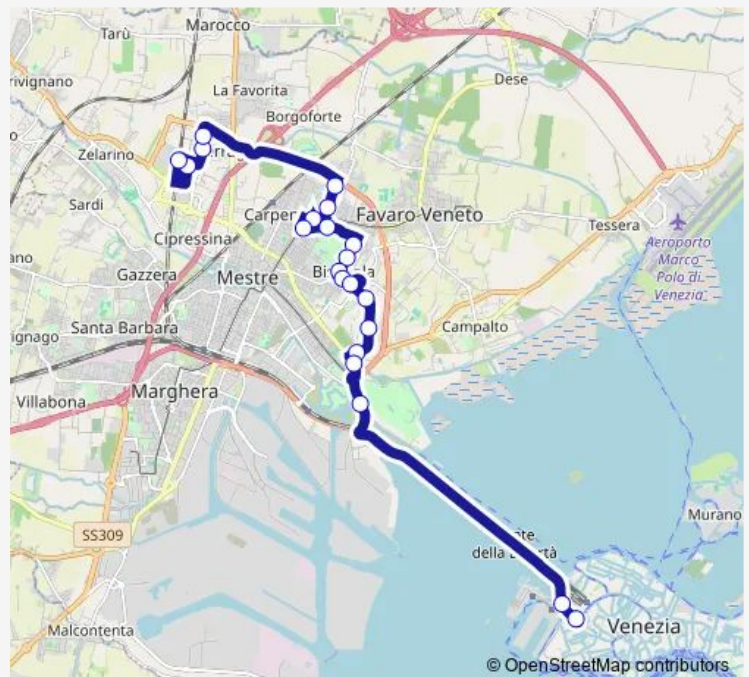

**Direction**

Venezia — Tosatto Impastato

21 stops

[Open route schedule](#)

Venezia

Liberta' Santa Chiara

Orlanda San Giuliano

Vespucci San Giuseppe

Saturday 06:40-19:20

Sunday 06:15-20:45

Route info

Direction: Venezia

Stops: 21

Trip Duration: 0 hour 24 min

24h — Venezia - Tosatto Impastato

**Direction**

Tosatto Impastato — Venezia

21 stops

[Open route schedule](#)

Tosatto Impastato

Ilaria Alpi Sfmr ospedale

Peron Saragat

Peron Baseggio

Pasqualigo Martiri

## Route schedule

Tosatto Impastato — Venezia

Monday 06:55-21:25

Tuesday 07:00-20:10

Wednesday 07:00-20:10

Thursday 07:00-20:10

Friday 06:55-21:25

Saturday 07:00-20:10