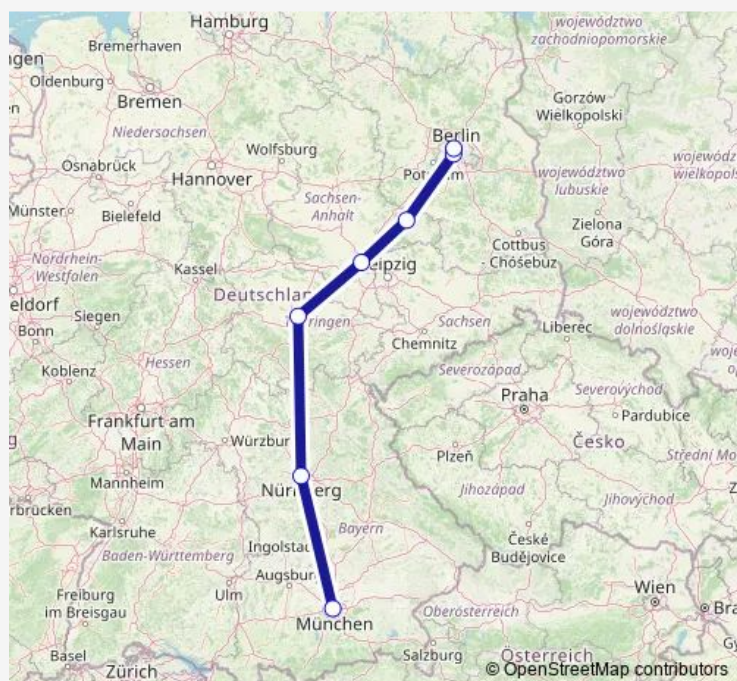

Rail ICE 2598

[Go to website](#)

Direction

München Hbf — Berlin Hbf (tief)

7 stops

[Open route schedule](#)

München Hbf

Nürnberg Hbf

Erfurt Hbf

Halle(Saale)Hbf

Lutherstadt Wittenberg Hbf

Berlin Südkreuz

Berlin Hbf (tief)

Route schedule

München Hbf — Berlin Hbf (tief)

Monday —

Tuesday —

Wednesday —

Thursday —

Friday —

Saturday 08:05

Sunday —

Route info

Direction: München Hbf

Stops: 7

Trip Duration: 5 hour 0 min

ICE 2598

ICE 2598 Rail time schedules and route maps are available in an offline PDF at busmaps.com. Use the busmaps.com website to see live bus times, train schedule or subway schedule, and step-by-step directions for all public transit in Berlin