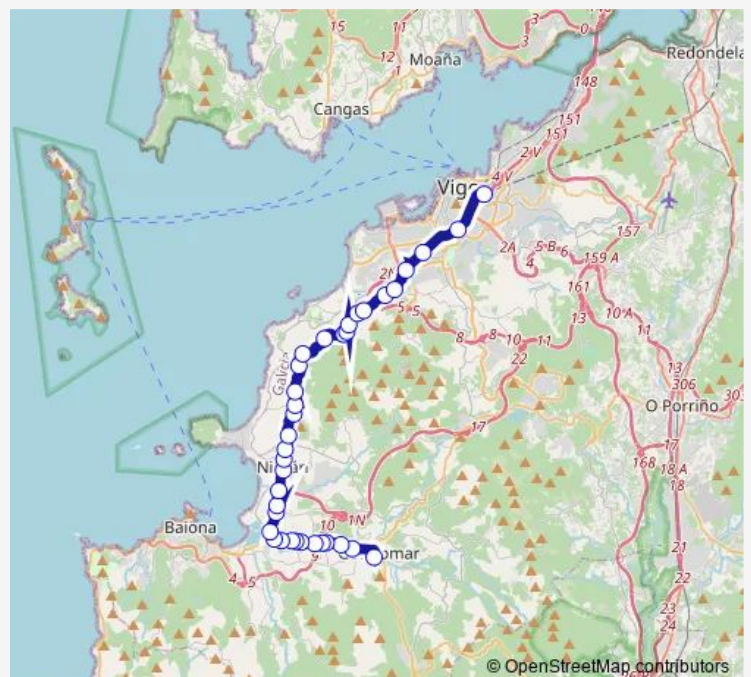

Thursday —

Friday 08:45

Saturday —

Sunday —

Route info

Direction: Gondomar Ea

Stops: 36

Trip Duration: 1 hour 10 min

Stops: 36

Trip Duration: 1 hour 10 min

Ramallosa (Plaza)

Xunqueira

Forjas

Centro Saúde VAL Miñor (X

Cruce Borreiros

Cruce Tomadas