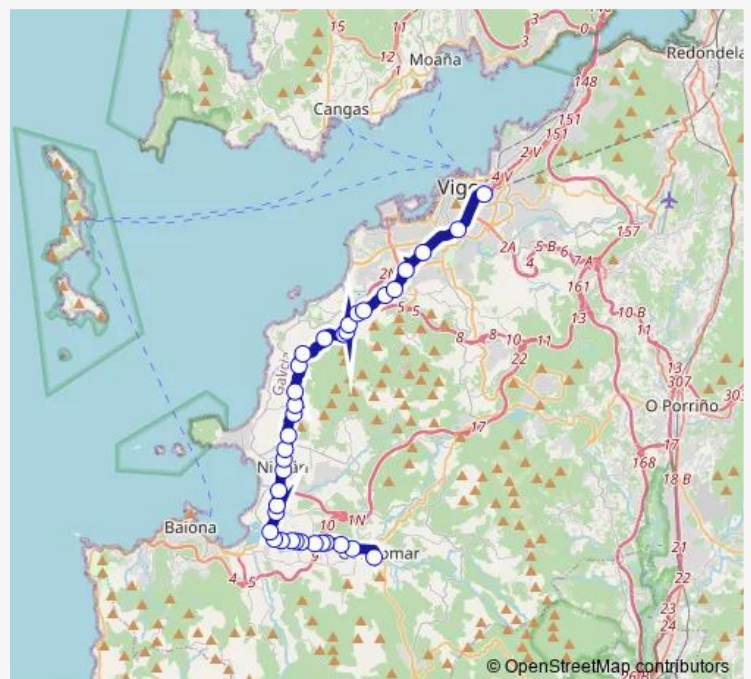

Thursday 08:45

Friday 08:45

Saturday —

Sunday —

Route info

Direction: Gondomar Ea

Stops: 36

Trip Duration: 1 hour 10 min

Wednesday 10:00

Thursday 10:00

Friday 10:00

Saturday —

Sunday —

Route info

Direction: Vigo E.I.

Stops: 36