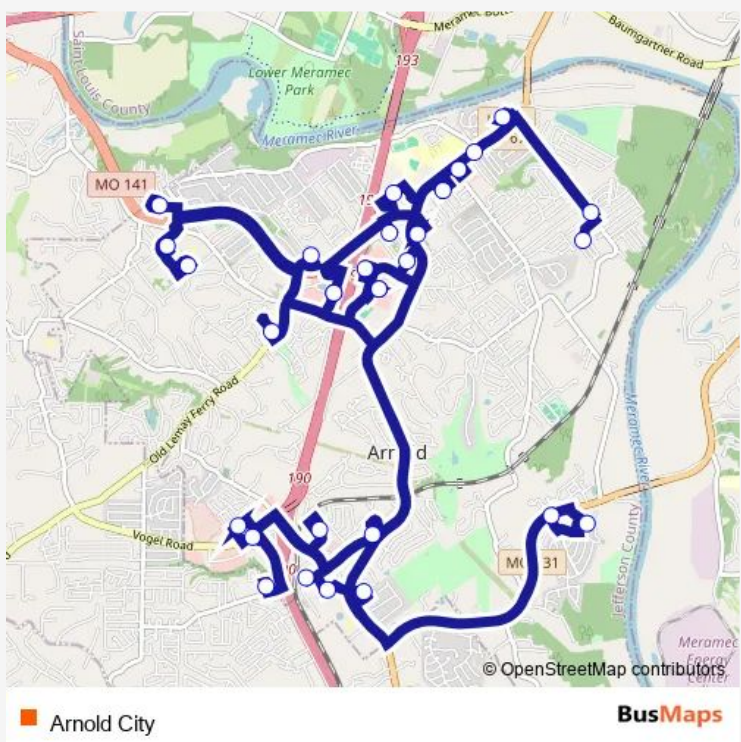

**Direction**  
 Dierbergs — Dierbergs  
 30 stops  
[Open route schedule](#)

- Dierbergs
- Fox Valley Center by Dental Office
- Plaza Dr & Jeffco Blvd
- Dollar General
- Starling Airport & Starling Comm. Trailer Court
- Pheasant Run & Birch Lane
- Walgreens-Arnold (Jeffco Blvd.)
- Arnold Crossroads-24 Hr Fitness/Cici's Pizza
- Rosemont Senior Living Centre
- Schnucks Water Tower
- Aldi
- Walmart 1-Arnold
- Arnold Food Pantry and Thrift Store
- Comtrea/Health Dept./Nextstep for Life
- Jefferson College
- Arnold Recreation Center
- Water Color Villas
- Richardson Ridge
- Richardson Place Apartments
- Schnucks-Arnold
- Walgreens-Arnold (Vogel Rd.)

Route schedule  
 Dierbergs — Dierbergs

Monday	07:00-17:00
Tuesday	07:00-17:00
Wednesday	07:00-17:00
Thursday	07:00-17:00
Friday	07:00-17:00
Saturday	—
Sunday	—

Route info  
 Direction: Dierbergs  
 Stops: 30  
 Trip Duration: 2 hour 0 min

Elm Garden Apartments

Mercy Urgent Care

Save A Lot-Arnold

Causeway and Meramec Valley

Bayshore Parkway & Telegraph Rd.

Avion Ridge Apartments

Walmart 1-Arnold

Hobby Lobby/Chick-Fil-A

The schedule is provided in the local timezone. Times with "(+1)" indicate departures on the next day.

PDF file created on 2025-01-16

2024 BusMaps.com - All Rights Reserved