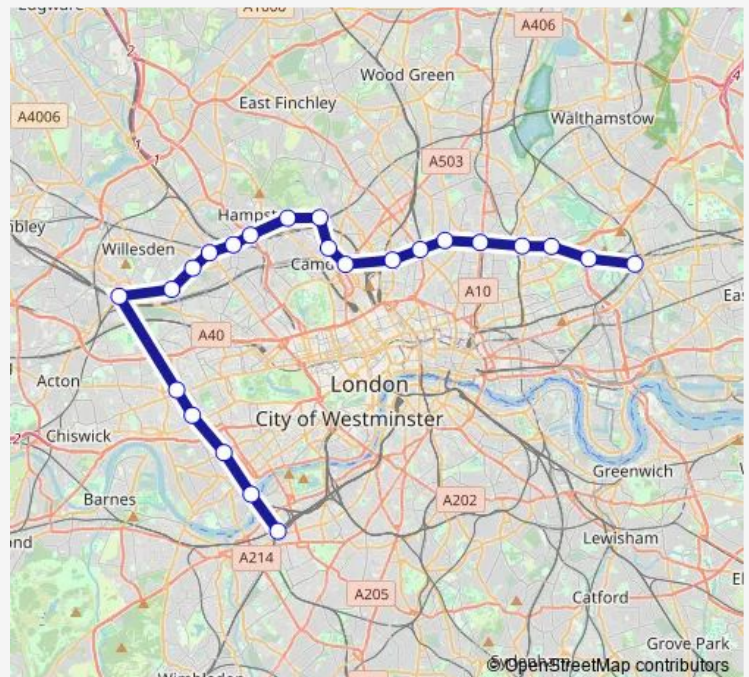

West Brompton

### Route schedule

Stratford (London) — Clapham Junction

Monday 05:55-23:06

Tuesday 05:58-22:35

Wednesday 05:58-22:35

Thursday 05:58-22:35

Friday 05:58-22:35

Saturday 05:55-23:06

### Route info

Direction: Stratford (London)

Stops: 23

Trip Duration: 1 hour 4 min

Lo:Sra->Clj — LO train service from SRA to Clj

Imperial Wharf

Clapham Junction

Lo:Sra->Clj Rail time schedules and route maps are available in an offline PDF at [busmaps.com](https://busmaps.com). Use the [busmaps.com](https://busmaps.com) website to see live bus times, train schedule or subway schedule, and step-by-step directions for all public transit in London