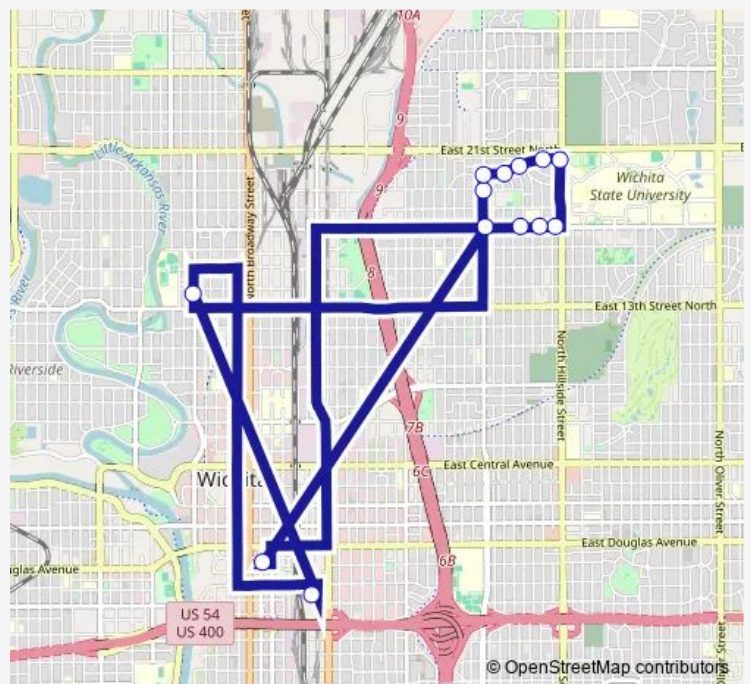

**Direction**  
 Transit Operations Center — 13th St and Lewellen Ib  
 27 stops  
[Open route schedule](#)

- Transit Operations Center
- Old Town WSU Outbound
- Washington and 2nd St Ob
- Topeka and 9th St.
- Cleveland and 8th St Ob
- Cleveland and 9th St Ob
- Cleveland and 10th St Ob
- 11th St and Mathewson Ob
- 10th St and Hydraulic Ob
- 9th St and Minnesota Ob
- 9th St and Ash Ob
- Grove and 9th St Ob
- Grove and 11th St Ob
- Grove and 13th St Ob
- Grove and 15th St Ob
- Grove and 17th St Ob
- Grove and 19th St Ob
- Grove and Shadybrook
- Shadybrook and Estelle
- Shadybrook and Erie
- Shadybrook and Carmen

Route schedule  
 Transit Operations Center — 13th St and Lewellen Ib

Monday	07:06
Tuesday	07:06
Wednesday	07:06
Thursday	07:06
Friday	07:06
Saturday	—
Sunday	—

Route info  
 Direction: Transit Operations Center  
 Stops: 27  
 Trip Duration: 0 hour 33 min

North High School — North High School **BusMaps**

Hillside and Shadybrook

17th and Hillside Westbound

17th St. N. and Chautauqua

17th St. N. and Volutsia

17th St. N. and Grove Wb

13th St and Lewellen Ib

**Direction**

Transit Operations Center — Transit Center

13 stops

[Open route schedule](#)

Transit Operations Center

Waco and 13th St Ib

Grove and 19th St Ob

Grove and Shadybrook

Shadybrook and Estelle