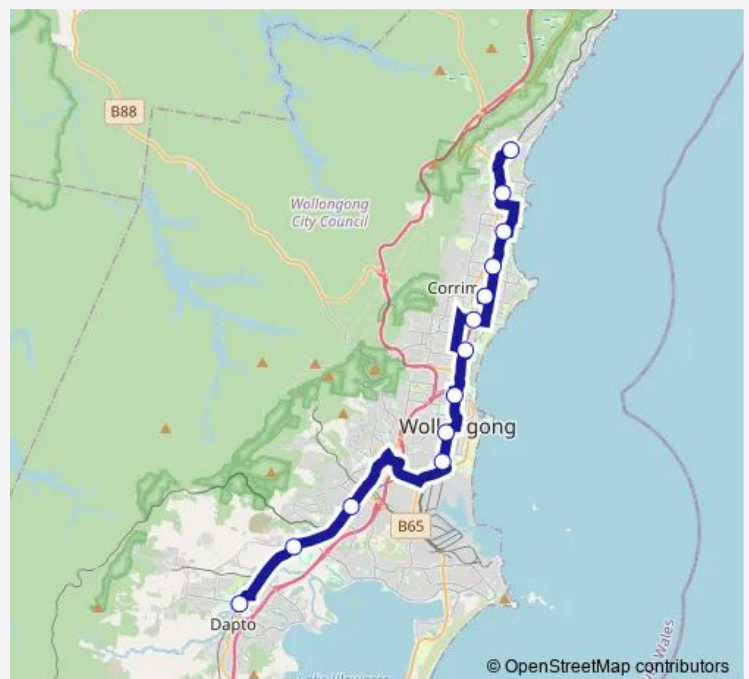

Woonona Station, Park Rd

Brompton Rd At Union St

Railway St Before Duff Pde

Towradgi Rd At Carr St

Fairy Meadow Station, Elliotts Rd

Princes Hwy After Ajax Av

Wollongong Station, Station St

Coniston Public School, Auburn St

Princes Hwy Opp Victoria St

Kembla Grange Station, Princes Hwy

Dapto Station, Station St

Route schedule

Thirroul Station — Dapto Station, Station St

Monday —

Tuesday —

Wednesday —

Thursday —

Friday —

Saturday 04:37-10:50

Sunday —

Route info

Direction: Thirroul Station

Stops: 13

Trip Duration: 1 hour 5 min

Auburn St Opp Coniston Public School

Wollongong Station, Station St

Princes Hwy Opp Achilles Av

Fairy Meadow Station, Elliotts Rd

Towradgi Rd At Carr St

Railway St Before Duff Pde

Bellambi Station, Francis St