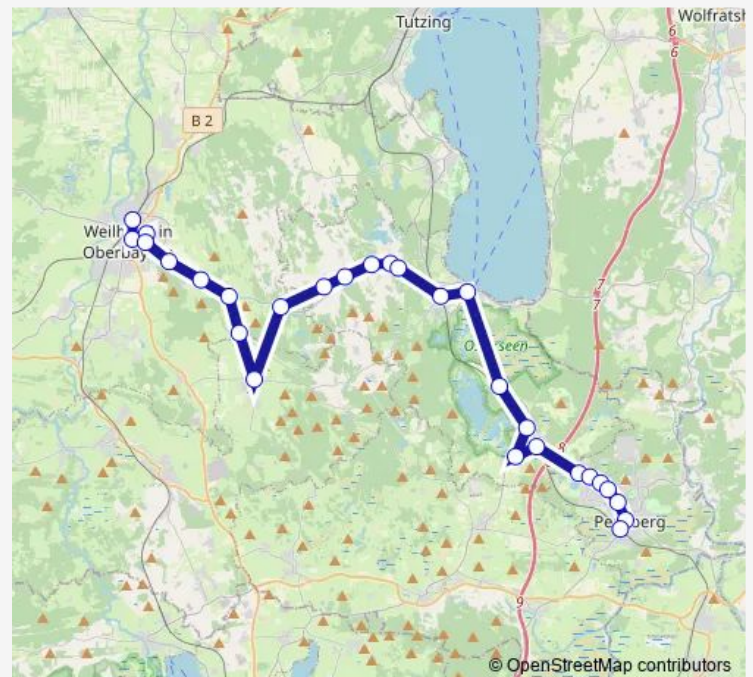

Untereurach, Bahnübergang

Penzberg, Kirnberg

Penzberg, Roche West

Route schedule

Weilheim (Oberbay) — Penzberg, Philippstraße

Monday 06:30

Tuesday 06:30

Wednesday 06:30

Thursday 06:30

Friday 06:30

Saturday —

Sunday —

Route info

Direction: Weilheim (Oberbay)

Stops: 24

Trip Duration: 0 hour 48 min