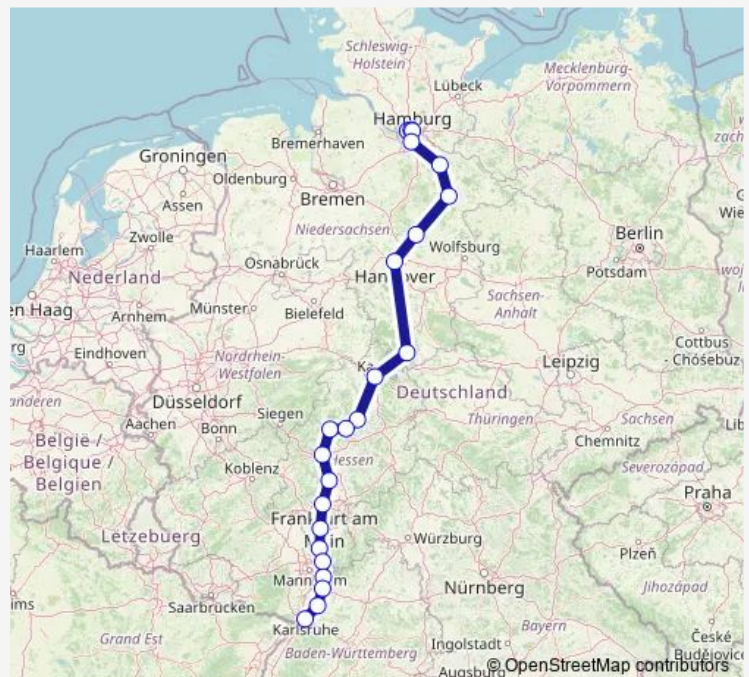

Rail ICE 1579

[Go to website](#)

Direction

Hamburg-Altona — Karlsruhe Hbf

23 stops

[Open route schedule](#)

Hamburg-Altona

Hamburg Dammtor

Hamburg Hbf

Hamburg-Harburg

Lüneburg

Uelzen

Celle

Hannover Hbf

Göttingen

Kassel-Wilhelmshöhe

Treysa

Stadtallendorf

Marburg(Lahn)

Gießen

Friedberg(Hess)

Frankfurt(Main)Hbf

Darmstadt Hbf

Bensheim

Weinheim(Bergstr)Hbf

Heidelberg Hbf

Wiesloch-Walldorf

Route schedule

Hamburg-Altona — Karlsruhe Hbf

Monday 10:13-12:01

Tuesday 10:13-12:01

Wednesday 10:13-12:01

Thursday 10:13-12:01

Friday 10:13-12:01

Saturday 10:13-12:01

Sunday 10:13-12:01

Route info

Direction: Hamburg-Altona

Stops: 23

Trip Duration: 6 hour 37 min

ICE 1579