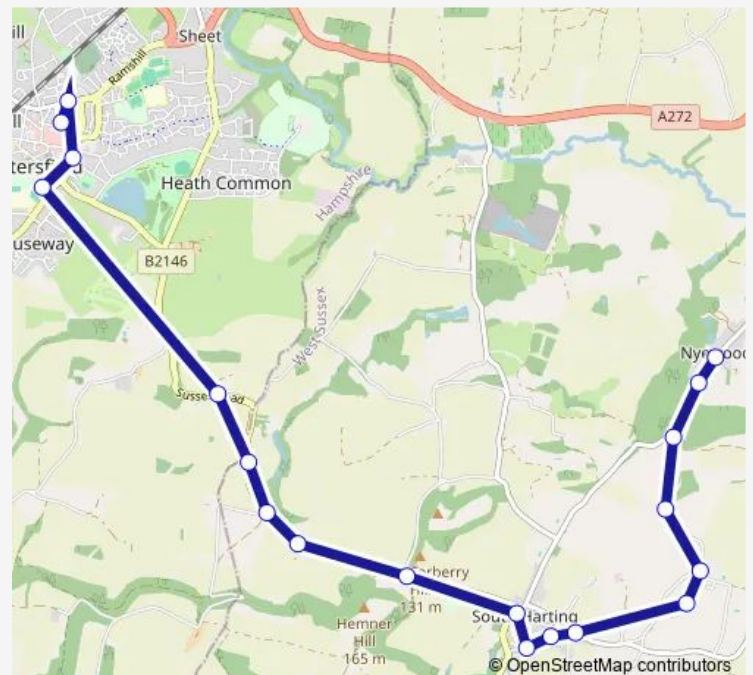

Bus PD1 Petersfield - Nyewood Green

[Go to website](#)

Direction

Waitrose Car Park — Green

19 stops

[Open route schedule](#)

Waitrose Car Park

King George Avenue

Warren Side

South Acre

New Lane

East Harting Street

Tye Oak

Gutter's Copse

Weeks's Common

Champs Farm

Saturday —

Sunday —

Route info

Direction: Waitrose Car Park

Stops: 19

Trip Duration: 0 hour 25 min

■ PD1 — Petersfield - Nyewood Green

Direction