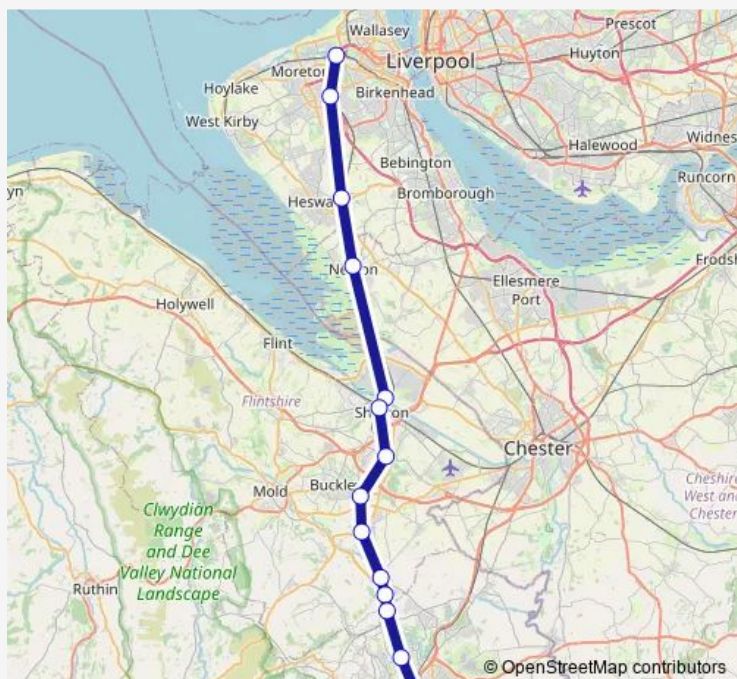

### Route info

Direction: Bidston

Stops: 14

Trip Duration: 0 hour 59 min

Aw:Bid->Wrx — AW train service from BID to Wrx

Aw:Bid->Wrx Rail time schedules and route maps are available in an offline PDF at [busmaps.com](https://busmaps.com). Use the [busmaps.com](https://busmaps.com) website to see live bus times, train schedule or subway schedule, and step-by-step directions for all public transit in Hope