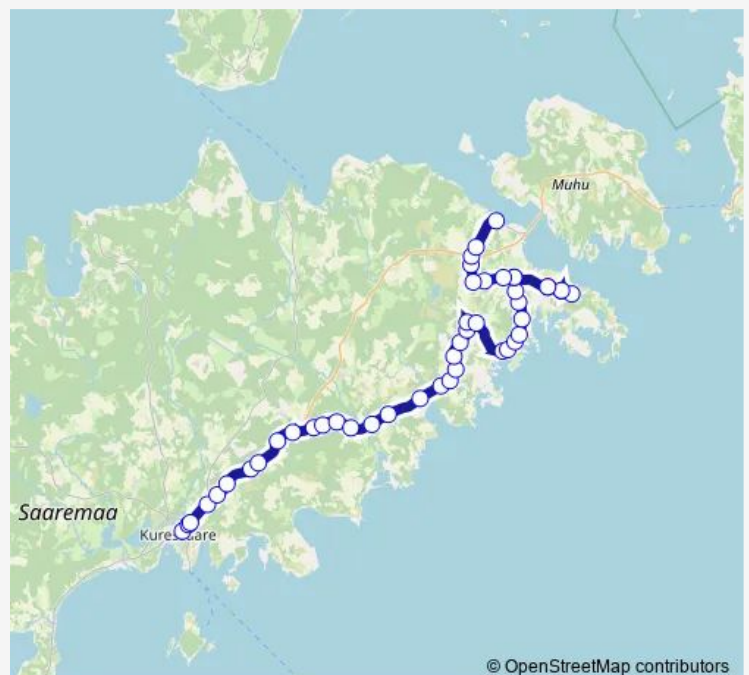

### Route info

Direction: Kuressaare

Stops: 46

Trip Duration: 1 hour 25 min

© OpenStreetMap contributors

Mustla

Kuke

Audla teerist