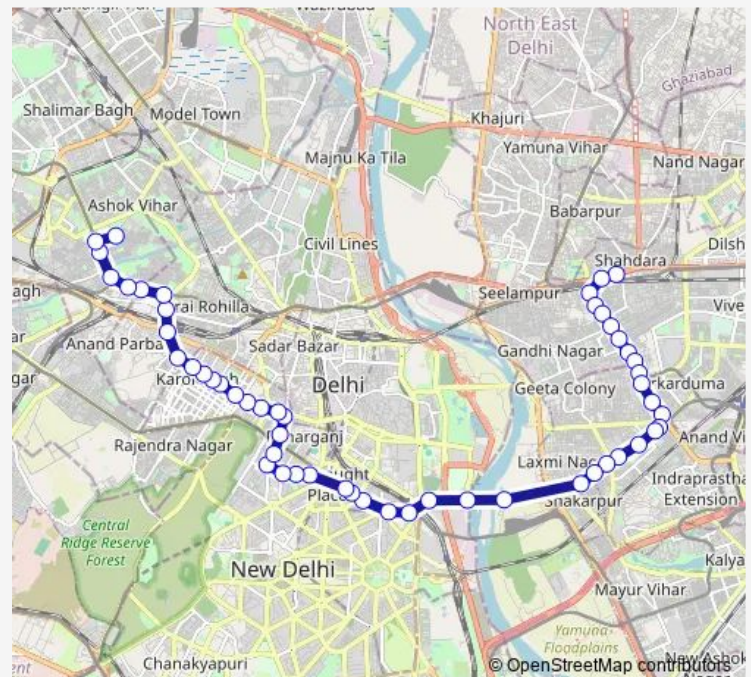

### Route schedule

Shahdara Terminal — Wazir Pur JJ Colony

Monday 06:52-21:27

Tuesday 06:52-21:27

Wednesday 06:52-21:27

Thursday 06:52-21:27

Friday 06:52-21:27

Saturday 06:52-21:27

Sunday 06:52-21:27

### Route info

Direction: Shahdara Terminal

Stops: 53

Trip Duration: 1 hour 28 min

■ 352down

Delhi Secretariat

Ito

Tilak Bridge