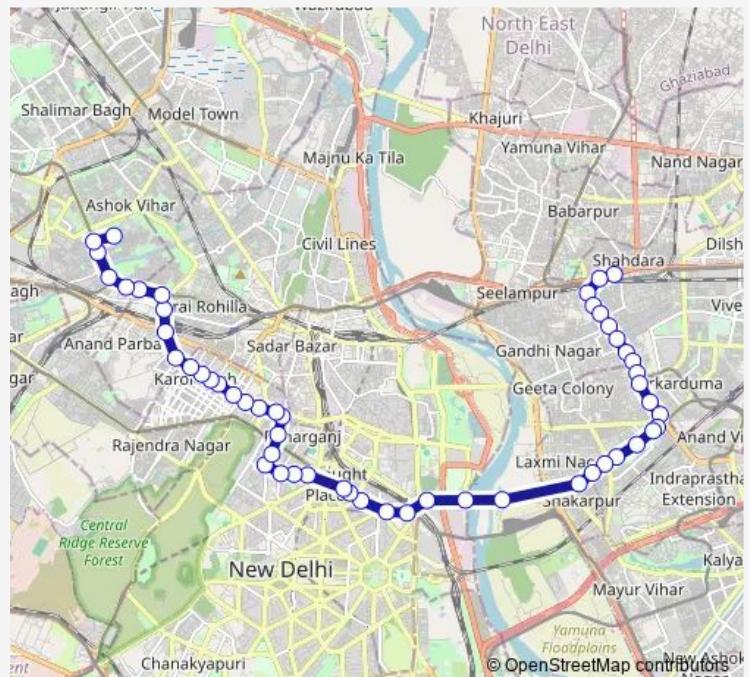

### Route schedule

Shahdara Terminal — Wazir Pur JJ Colony

Monday 06:52-21:27

Tuesday 06:52-21:27

Wednesday 06:52-21:27

Thursday 06:52-21:27

Friday 06:52-21:27

Saturday 06:52-21:27

Sunday 06:52-21:27

### Route info

Direction: Shahdara Terminal

Stops: 53

Trip Duration: 1 hour 28 min

352down

BusMaps

Delhi Secretariat

Ito