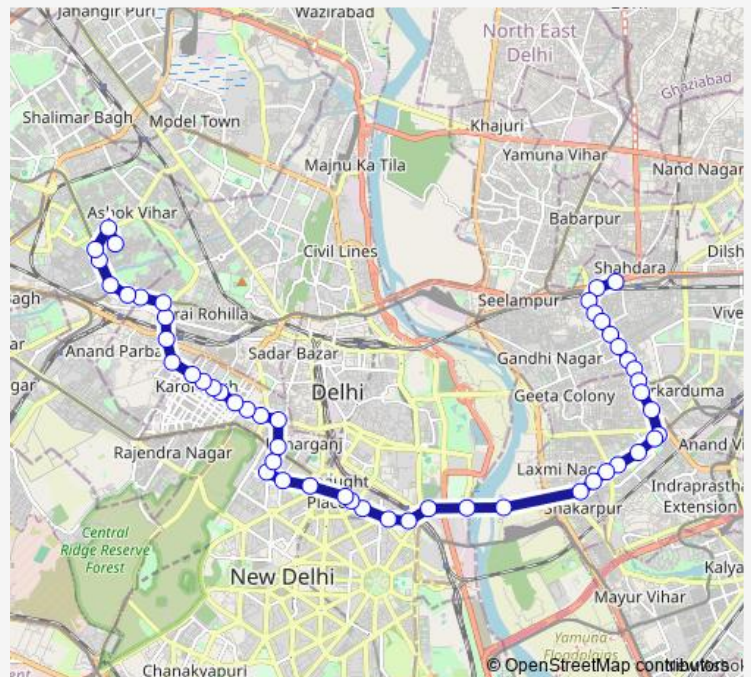

### Route schedule

Shahdara Terminal — Wazirpur JJ Colony

Monday 06:40-19:30

Tuesday 06:40-19:30

Wednesday 06:40-19:30

Thursday 06:40-19:30

Friday 06:40-19:30

Saturday 06:40-19:30

### Route info

Direction: Shahdara Terminal

Stops: 51

Trip Duration: 1 hour 30 min

352down

BusMaps

ITO Agcr

Tilak Bridge