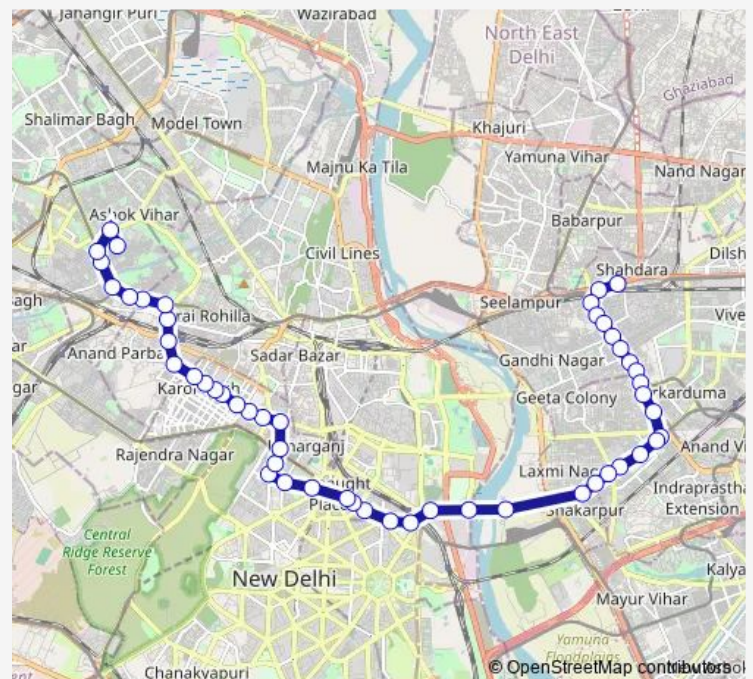

### Route schedule

Shahdara Terminal — Wazirpur JJ Colony

Monday 06:40-19:30

Tuesday 06:40-19:30

Wednesday 06:40-19:30

Thursday 06:40-19:30

Friday 06:40-19:30

Saturday 06:40-19:30

### Route info

Direction: Shahdara Terminal

Stops: 51

Trip Duration: 1 hour 30 min

352down

ITO AGCR

Tilak Bridge

Mandi House