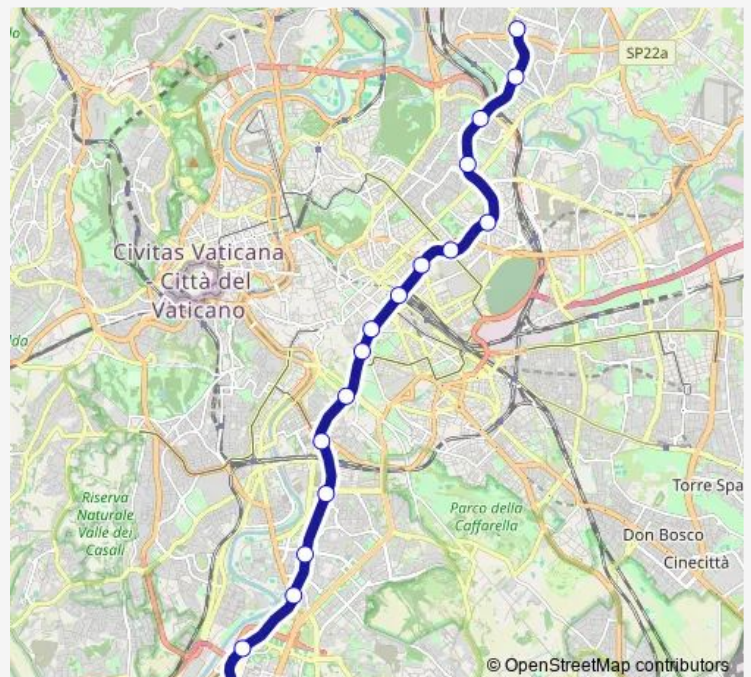

Metro Meb1 Metro B1

[Go to website](#)

Direction

Jonio — Laurentina

19 stops

[Open route schedule](#)

- Jonio
- Conca d'Oro
- Libia
- S. Agnese/Annibaliano
- Bologna
- Policlinico
- Castro Pretorio
- Termini
- Cavour
- Colosseo
- Circo Massimo
- Piramide
- Garbatella
- Basilica San Paolo
- Marconi
- EUR Magliana
- EUR Palasport
- EUR Fermi
- Laurentina

Route schedule

Jonio — Laurentina

Monday	05:33-23:30
Tuesday	05:33-23:30
Wednesday	05:33-23:30
Thursday	05:33-23:30
Friday	05:33-01:30 ⁺¹
Saturday	05:33-01:30 ⁺¹
Sunday	05:33-23:30

Route info

Direction: Jonio

Stops: 19

Trip Duration: 0 hour 36 min

■ Meb1 — Metro B1

Direction

Laurentina — Jonio

19 stops

[Open route schedule](#)

Laurentina

Friday 05:33-01:27⁺¹

Saturday 05:33-01:27⁺¹

Sunday 05:33-23:27

Route info

Direction: Laurentina

Stops: 19

Trip Duration: 0 hour 36 min

Meb1 Metro time schedules and route maps are available in an offline PDF at busmaps.com. Use the busmaps.com website to see live bus times, train schedule or subway schedule, and step-by-step directions for all public transit in Rome