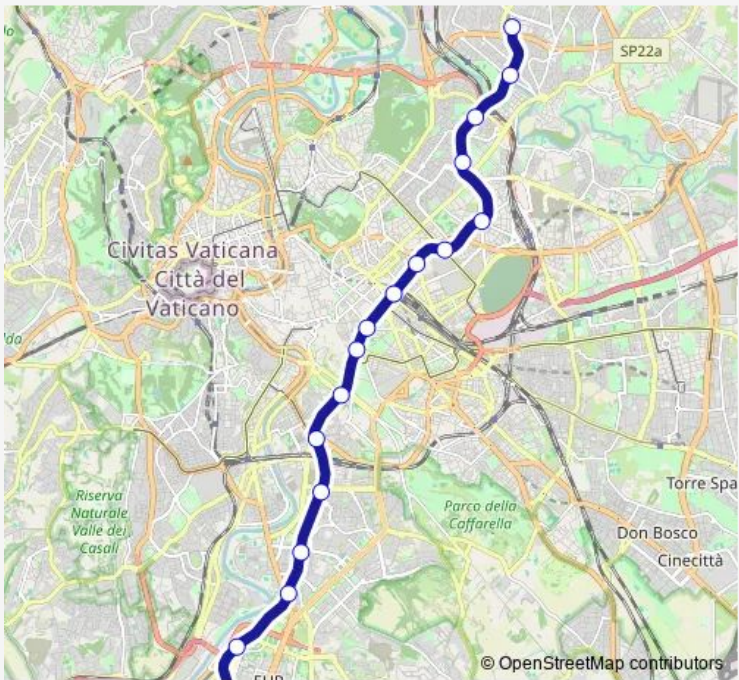

Metro MEB1 Metro B1

[Go to website](#)

Direction
Jonio — Laurentina

19 stops

[Open route schedule](#)

- Jonio
- Conca d'Oro
- Libia
- S. Agnese/Annibaliano
- Bologna
- Policlinico
- Castro Pretorio
- Termini
- Cavour
- Colosseo
- Circo Massimo
- Piramide
- Garbatella
- Basilica San Paolo
- Marconi
- EUR Magliana
- EUR Palasport
- EUR Fermi
- Laurentina

Route schedule
Jonio — Laurentina

Monday	05:33-23:30
Tuesday	05:33-23:30
Wednesday	05:33-23:30
Thursday	05:33-23:30
Friday	05:33-01:30 ⁺¹
Saturday	05:33-01:30 ⁺¹
Sunday	05:33-23:30

Route info

Direction: Jonio

Stops: 19

Trip Duration: 0 hour 36 min

Direction

Laurentina — Jonio

19 stops

[Open route schedule](#)

Laurentina

EUR Fermi

Jonio

Route schedule

Laurentina — Jonio

Monday 05:33-23:27

Tuesday 05:33-23:27

Wednesday 05:33-23:27

Thursday 05:33-23:27

Friday 05:33-01:27⁺¹