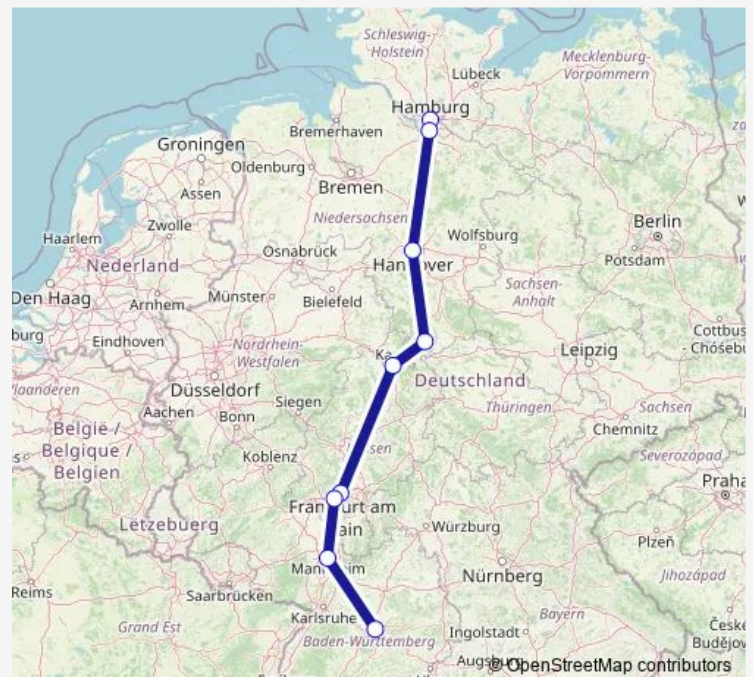

Hannover Hbf

Göttingen

Kassel-Wilhelmshöhe

Frankfurt(Main)Hbf

Frankfurt(M) Flughafen Fernbf

Mannheim Hbf

Stuttgart Hbf

Route schedule

Hamburg Hbf — Stuttgart Hbf

Monday 11:24

Tuesday 11:24

Wednesday 11:24

Thursday —

Friday —

Saturday 11:24

Sunday 11:24

Route info

Direction: Hamburg Hbf

Stops: 9

Trip Duration: 5 hour 11 min

ICE 577

BusMaps

Direction

Hamburg-Altona — Stuttgart Hbf

10 stops

[Open route schedule](#)

Hamburg-Altona

Hamburg Dammtor

Hamburg Hbf

Hannover Hbf

Göttingen

Kassel-Wilhelmshöhe