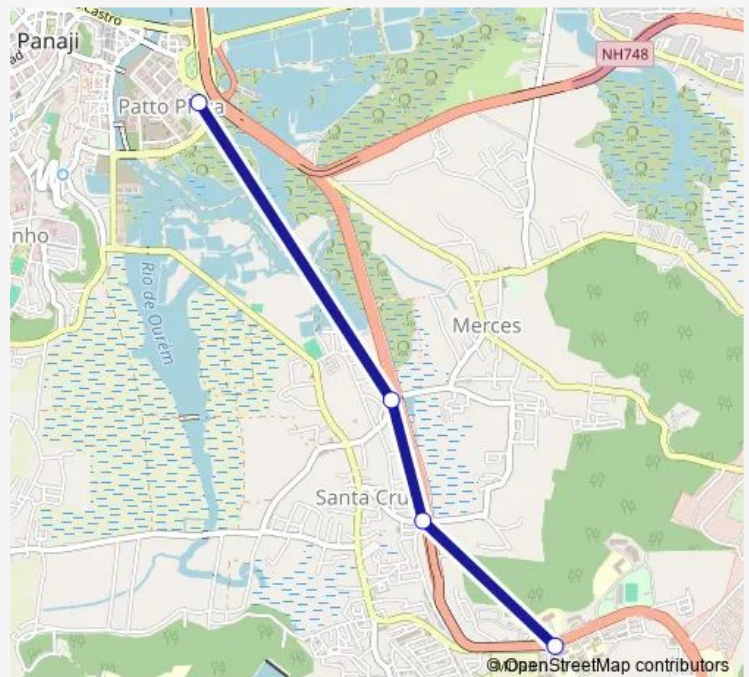

Friday 09:10-17:35

Saturday 09:10-17:35

Sunday 09:10-17:35

Route info

Direction: GMC Bambolim

Stops: 4

Trip Duration: 0 hour 15 min

■ PRV127 — Panaji - Bamboli W/S

Direction

undefined — undefined

0 stops

[Open route schedule](#)**Route schedule**

undefined — undefined

Monday	08:50-17:15
Tuesday	08:50-17:15
Wednesday	08:50-17:15
Thursday	08:50-17:15
Friday	08:50-17:15
Saturday	08:50-17:15
Sunday	08:50-17:15