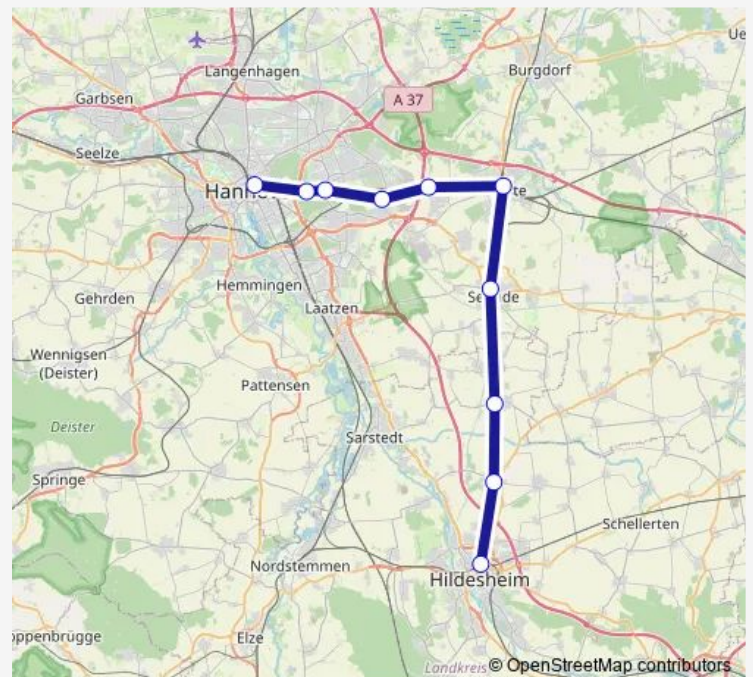

Algermissen

Sehnde

Lehrte(b Hannover)

Ahlten

Hannover Anderten-Misburg

Hannover Karl-Wiechert-Allee

Hannover-Kleefeld

Hannover Hbf

Route schedule

Hildesheim Hbf — Hannover Hbf

Monday	03:55-00:24 ⁺¹
Tuesday	03:54-23:54
Wednesday	03:54-23:54
Thursday	03:54-00:24 ⁺¹
Friday	03:55-00:24 ⁺¹
Saturday	03:55-00:24 ⁺¹
Sunday	05:55-00:24 ⁺¹

Route info

Direction: Hildesheim Hbf

Stops: 10

Trip Duration: 0 hour 41 min

■ S3

BusMaps

Direction

Hannover Hbf — Hildesheim Hbf

10 stops

[Open route schedule](#)

Hannover Hbf

Hannover-Kleefeld

Hannover Karl-Wiechert-Allee

Hannover Anderten-Misburg

Ahlten

Lehrte(b Hannover)

Sehnde