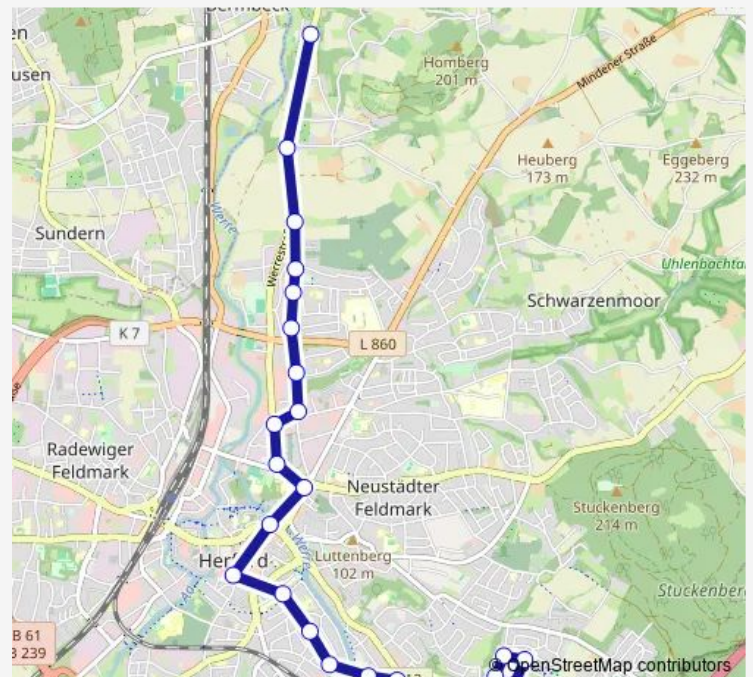

Herford, Bauvereinstraße

Herford, Freizeitbad H2o

Herford, Lützowstraße

Herford, Hardenbergstraße

Herford, Pöppelmannwall

Herford, Alter Markt

Herford, Berliner Straße

Herford, Lübbertor/Brücke

Friday —

Saturday —

Sunday 13:29-19:29

Route info

Direction: Herford, Glumke

Stops: 20

Trip Duration: 0 hour 29 min

■ S3

BusMaps

Direction

Hf-Falkendiek, Meyer — Herford, Glumke

26 stops

[Open route schedule](#)

Hf-Falkendiek, Meyer

Hf-Falkendiek, Wullbrinkholzwg

Herford, Eimterbaum