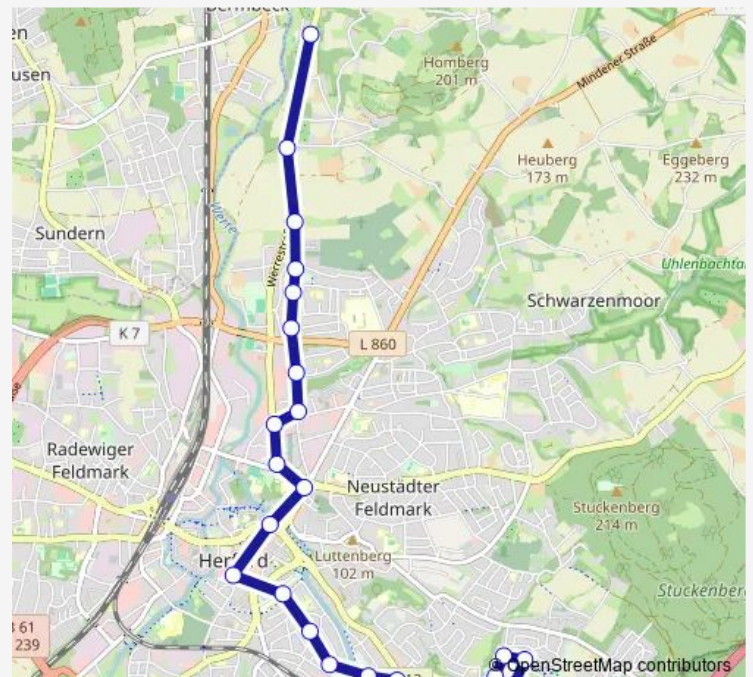

Herford, Bauvereinstraße

Herford, Freizeitbad H2o

Herford, Lützowstraße

Herford, Hardenbergstraße

Herford, Pöppelmannwall

Herford, Alter Markt

Herford, Berliner Straße

Herford, Lübbertor/Brücke

Hf-Falkendiek, Wullbrinkholzwg

Hf-Falkendiek, Meyer

Route schedule

Herford, Glumke — Hf-Falkendiek, Meyer

Monday —

Tuesday —

Wednesday —

Thursday —

Friday —

Saturday —

Sunday 13:29-19:29

Route info

Direction: Herford, Glumke

Stops: 20

Trip Duration: 0 hour 29 min

■ S3

BusMaps

Direction

Hf-Falkendiek, Meyer — Herford, Glumke

26 stops

[Open route schedule](#)

Hf-Falkendiek, Meyer

Hf-Falkendiek, Wullbrinkholzwg

Herford, Eimterbaum