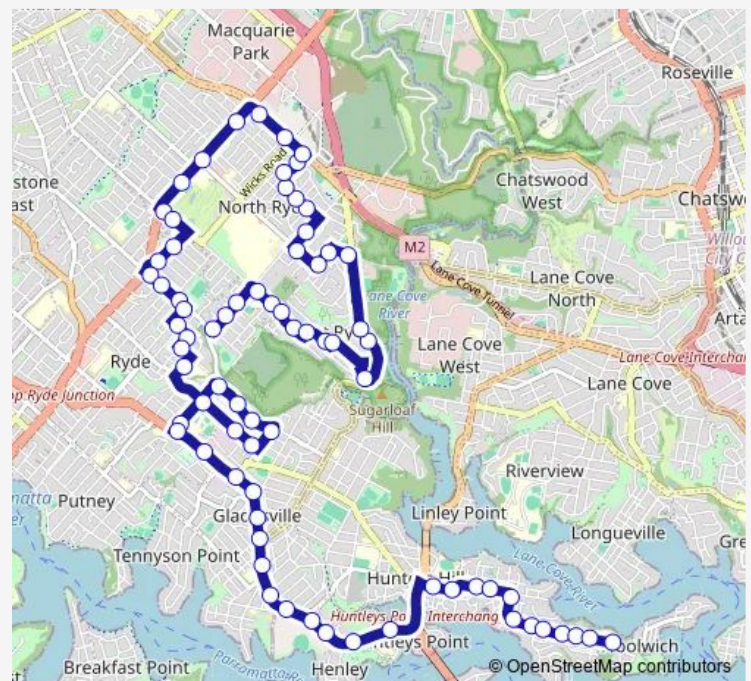

Brereton Park, Pittwater Rd

Magdala Rd After Pittwater Rd

Cressy Rd Opp Lionel Av

Cressy Rd At Coxs Rd

Coxs Rd Opp Jopling St

Blenheim Rd After Cutler Pde

Edmondson St At Kokoda St

Edmondson St Opp Berryman St

### Route schedule

Quarry Rd At Badajoz Rd — Marist Sisters College, Woolwich Rd, Stand B

Monday 07:19

Tuesday 07:19

Wednesday 07:19

Thursday 07:19

Friday 07:19

Saturday —

### Route info

Direction: Quarry Rd At Badajoz Rd

Stops: 74

Trip Duration: 1 hour 0 min

583w — Badajoz and Quarry Rds to Marist Sisters, Woolwich

Edmondson St At Rowell St

Edmondson St Opp Truscott Street Public School