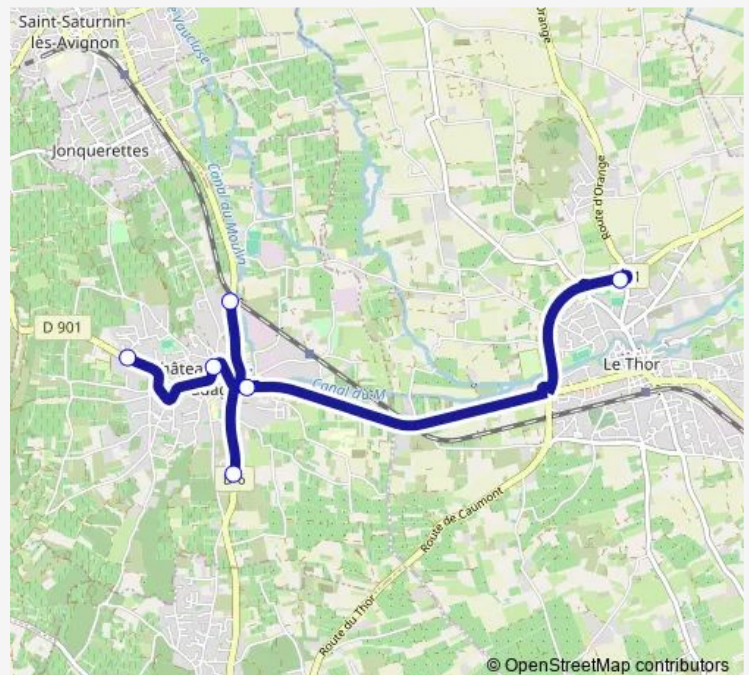

### Route schedule

Plateau — Collège Pays des Sorgues

Monday	08:50
Tuesday	08:50
Wednesday	08:50
Thursday	08:50
Friday	08:50
Saturday	—
Sunday	—

### Route info

Direction: Plateau

Stops: 5

Trip Duration: 0 hour 10 min

## Route info

Direction: Route de Jonquerettes

Stops: 6

Trip Duration: 0 hour 25 min

Route de Jonquerettes

Route de Caumont