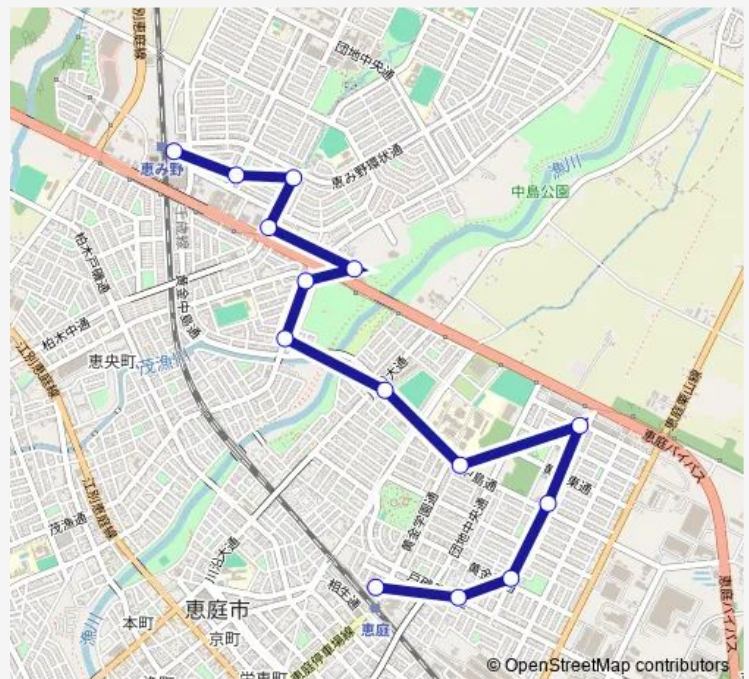

恵み野病院

Jr恵み野駅東口

### Route schedule

Jr恵庭駅東口 — Jr恵み野駅東口

Monday 06:49-21:29

Tuesday 06:49-21:29

Wednesday 06:49-21:29

Thursday 06:49-21:29

Friday 06:49-21:29

Saturday 08:10-20:10

### Route info

Direction: Jr恵庭駅東口

Stops: 14

Trip Duration: 0 hour 23 min

■ Bコース Jr恵庭駅東口 > Jr恵み野駅東口

BusMaps

Bus time schedules and route maps are available in an offline PDF at [busmaps.com](https://busmaps.com). Use the [busmaps.com](https://busmaps.com) website to see live bus times, train schedule or subway schedule, and step-by-step directions for all public transit in Eniwa