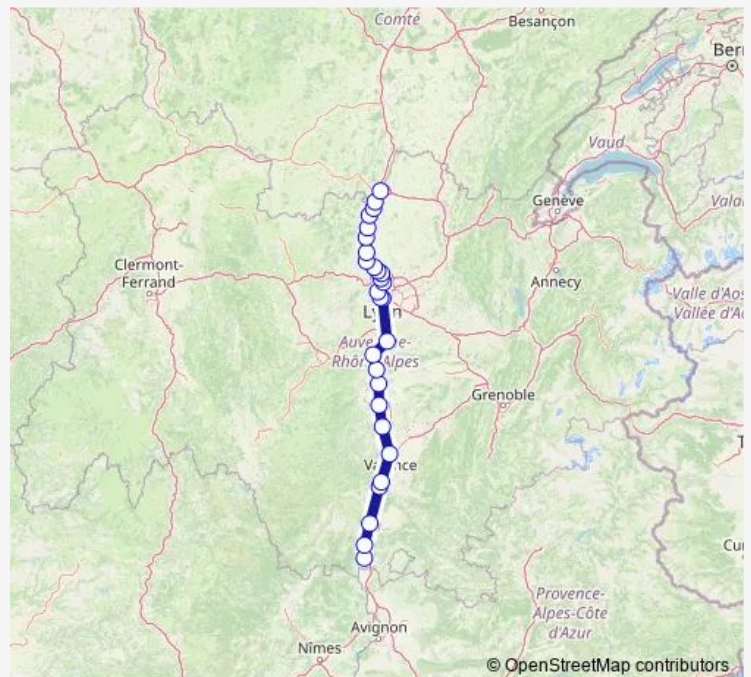

Belleville sur Saône

Romanèche-Thorins

Pontanevaux

Route schedule

Valence — Mâcon

Monday 18:06

Tuesday 18:06

Wednesday 18:06

Thursday 18:06

Friday —

Saturday —

Sunday —

Route info

Direction: Valence

Stops: 23

Trip Duration: 2 hour 24 min

■ K64 — Mâcon - Lyon Perrache - Valence

Crêches-sur-Saône

Mâcon

Direction

Lyon Perrache — Valence

9 stops

[Open route schedule](#)

Lyon Perrache

Lyon Jean Macé

Vienne

Saint-Clair - Les Roches

Le Péage-de-Roussillon

Saint-Rambert-d'Albon

Saint-Vallier sur Rhône

Tain-l'Hermitage - Tournon

Valence