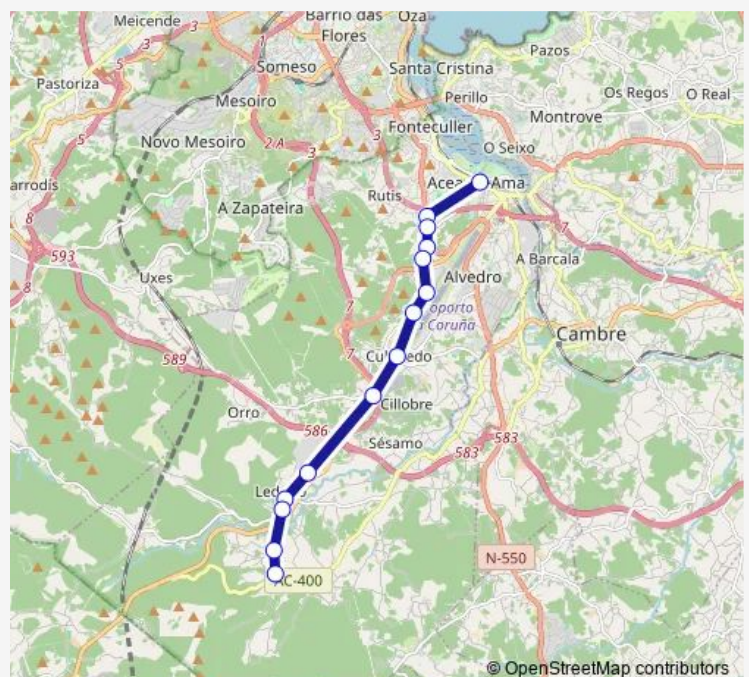

Tuesday 07:40-22:45

Wednesday 07:40-22:45

Thursday 07:40-22:45

Friday 07:40-22:45

Saturday 07:30-14:30

Sunday —

Route info

Direction: O Burgo Edif.Usos Múltiples

Stops: 14

Trip Duration: 0 hour 38 min

Direction

Peiro Canteiro — O Burgo Edif.Usos Multiples

14 stops

[Open route schedule](#)

Peiro Canteiro

Peiro Cruce Cabana

Wednesday 08:30-22:30

Thursday 08:30-22:30

Friday 08:30-22:30

Saturday 08:00-15:00

Sunday —

Route info

Direction: Peiro Canteiro

Stops: 14