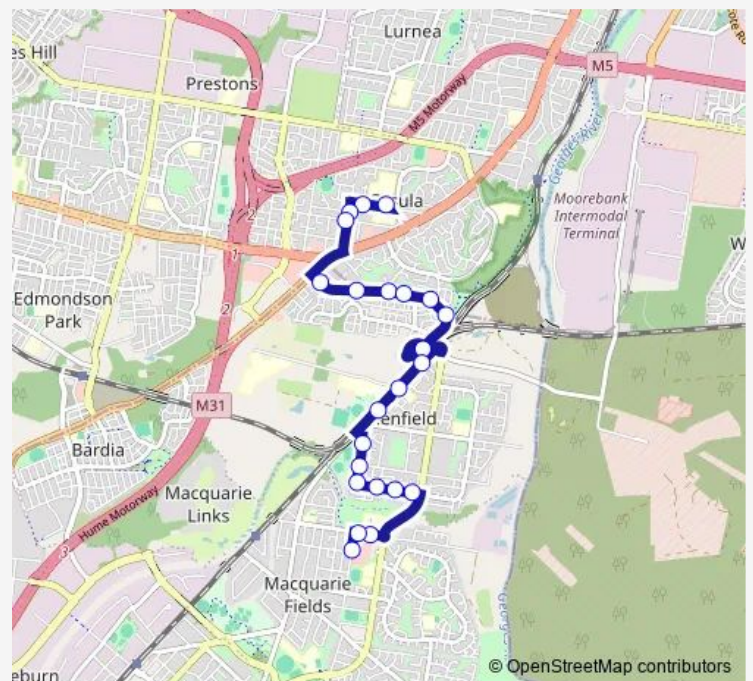

Newtown Rd At Harrow Rd

Harrow Rd South Opp Aroa Pl

Harrow Rd After Bensbach Rd

Harrow Rd Before Canterbury Rd

Victoria Rd Opp Macquarie Fields Tafe Campus

Route schedule

Casula High School, School Grounds — Glenquarie Town Center, Brooks St

Monday 15:05

Tuesday 15:05

Wednesday 15:05

Thursday 15:05

Friday —

Saturday —

Sunday —

Route info

Direction: Casula High School, School Grounds

Stops: 23

Trip Duration: 0 hour 16 min

4011 — Casula HS to Glenquarie Shops

Victoria Rd Before Brooks St

Glenquarie Town Center, Brooks St

4011 School Bus time schedules and route maps are available in an offline PDF at busmaps.com. Use the busmaps.com website to see live bus times, train schedule or subway schedule, and step-by-step directions for all public transit in Liverpool