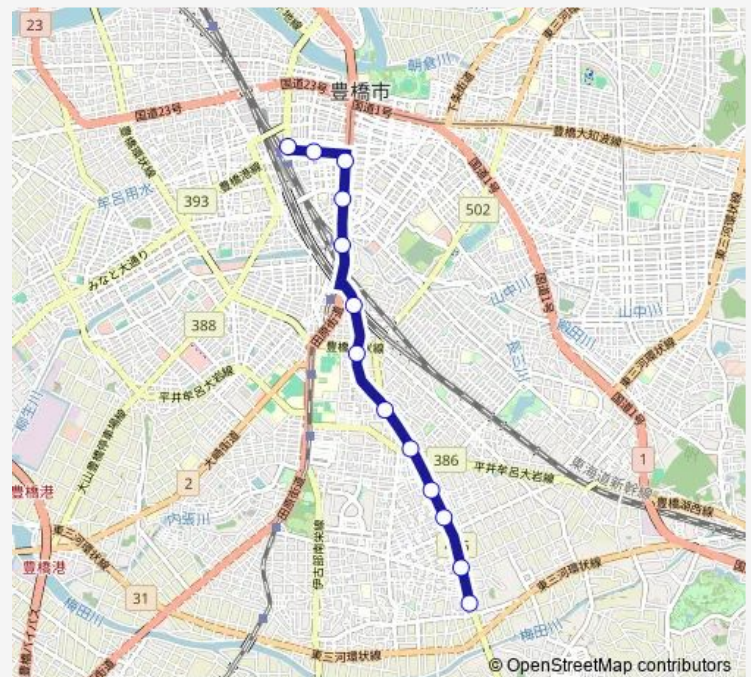

北山

西の原

南山田

山田

柳生橋

松山

新川

駅前大通・まちなか図書館

Saturday 06:30

Sunday 06:30

Route info

Direction: 浜道

Stops: 13

Trip Duration: 0 hour 22 min

豊橋技科大線 Bus time schedules and route maps are available in an offline PDF at busmaps.com. Use the busmaps.com website to see live bus times, train schedule or subway schedule, and step-by-step directions for all public transit in Toyohashi