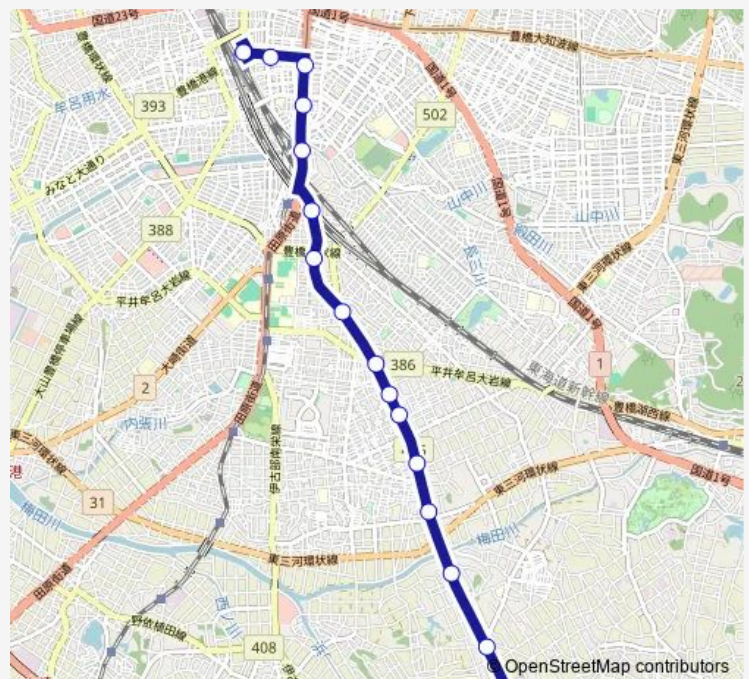

### Route schedule

豊橋駅前 — 福祉村

Monday 08:02-17:05

Tuesday 08:02-17:05

Wednesday 08:02-17:05

Thursday 08:02-17:05

Friday 08:02-17:05

Saturday 07:55-17:05

### Route info

Direction: 豊橋駅前

Stops: 18

Trip Duration: 0 hour 35 min