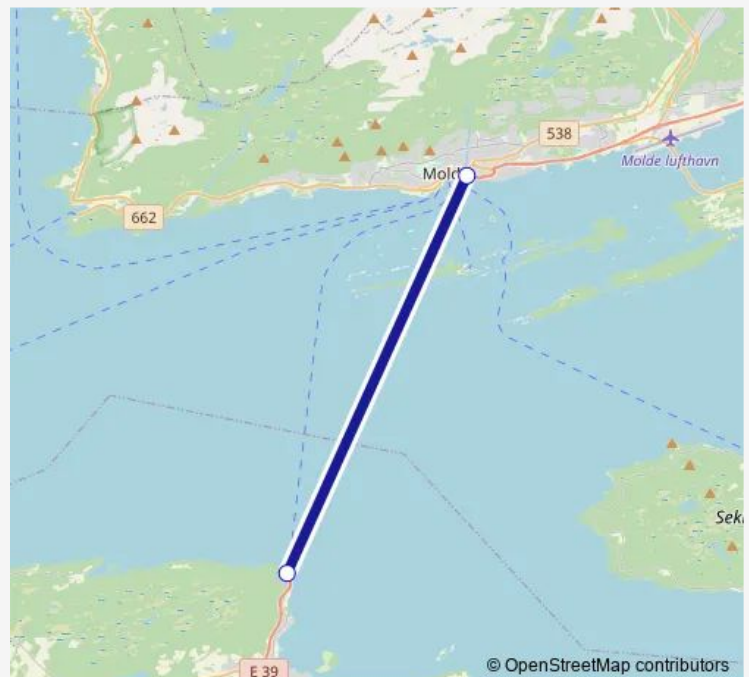

Ferry 1070 Molde-Vestnes

[Go to website](#)**Direction**

Furneset ferjekai — Molde ferjekai

2 stops

[Open route schedule](#)

Furneset ferjekai

Molde ferjekai

Route schedule

Furneset ferjekai — Molde ferjekai

Monday	00:15-23:30
Tuesday	00:15-23:30
Wednesday	00:15-23:30
Thursday	00:15-23:30
Friday	00:15-23:30
Saturday	00:10-23:25
Sunday	00:10-23:25

Route info

Direction: Furneset ferjekai

Stops: 2

Trip Duration: 0 hour 33 min

■ 1070 — Molde-Vestnes

Direction

Molde ferjekai — Furneset ferjekai

2 stops

[Open route schedule](#)

Molde ferjekai