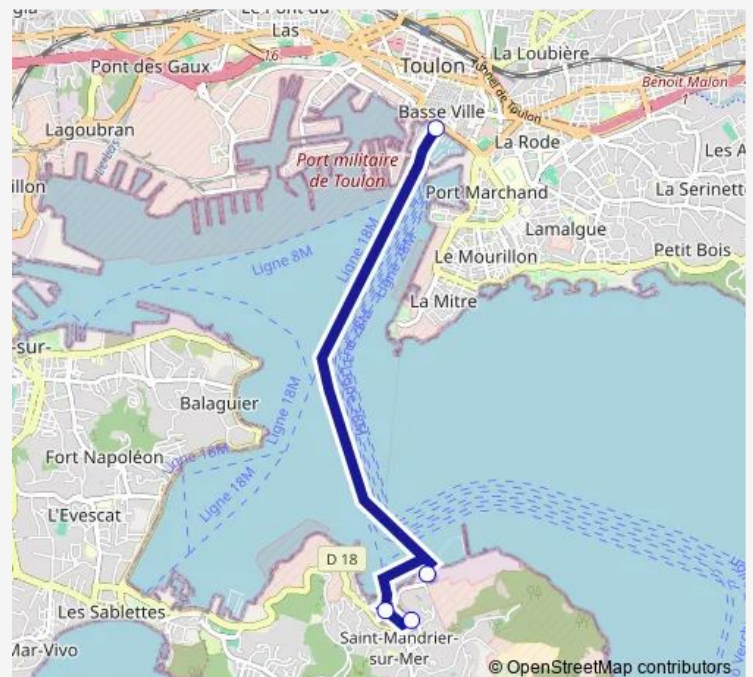

Ferry 28M Maritime St Mandrier

[Go to website](#)

Direction

Ponton Toulon — Ponton St Mandrier

4 stops

[Open route schedule](#)

Ponton Toulon

P.E.M. Pôle Ecoles Méditerranée

Route info

Direction: Ponton Toulon

Stops: 4

Trip Duration: 0 hour 25 min

Direction

Ponton Sablettes — Ponton Toulon

2 stops

[Open route schedule](#)

Route info

Direction: Ponton Toulon

Stops: 5

Trip Duration: 0 hour 47 min

Direction

Ponton St Mandrier — Ponton Toulon

4 stops

[Open route schedule](#)

Route info

Direction: Ponton St Mandrier

Stops: 4

Trip Duration: 0 hour 25 min

28M Ferry time schedules and route maps are available in an offline PDF at busmaps.com. Use the busmaps.com website to see live bus times, train schedule or subway schedule, and step-by-step directions for all public transit in Toulon