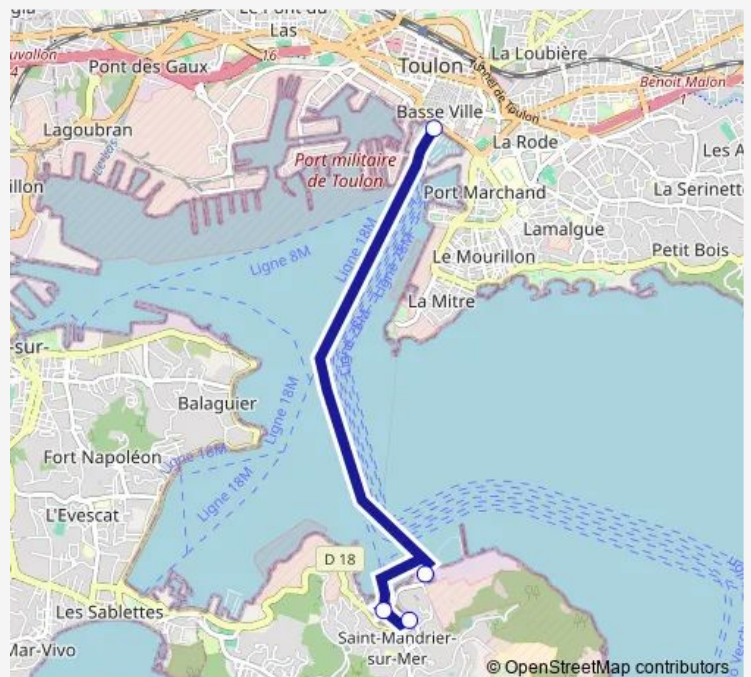

Ferry 28m Maritime St Mandrier

[Go to website](#)

Direction

Ponton Toulon — Ponton St Mandrier

4 stops

[Open route schedule](#)

Ponton Toulon

P.E.M. Pôle Ecoles Méditerranée

Ponton Président

Ponton St Mandrier

Route schedule

Ponton Toulon — Ponton St Mandrier

Monday	06:20-16:25
Tuesday	06:20-16:25
Wednesday	06:20-22:50
Thursday	06:20-16:25
Friday	06:20-16:25
Saturday	06:50
Sunday	06:50-00:15 ⁺¹

Route info

Direction: Ponton Toulon

Stops: 4

Trip Duration: 0 hour 25 min

Direction

Ponton Sablettes — Ponton Toulon

2 stops

[Open route schedule](#)