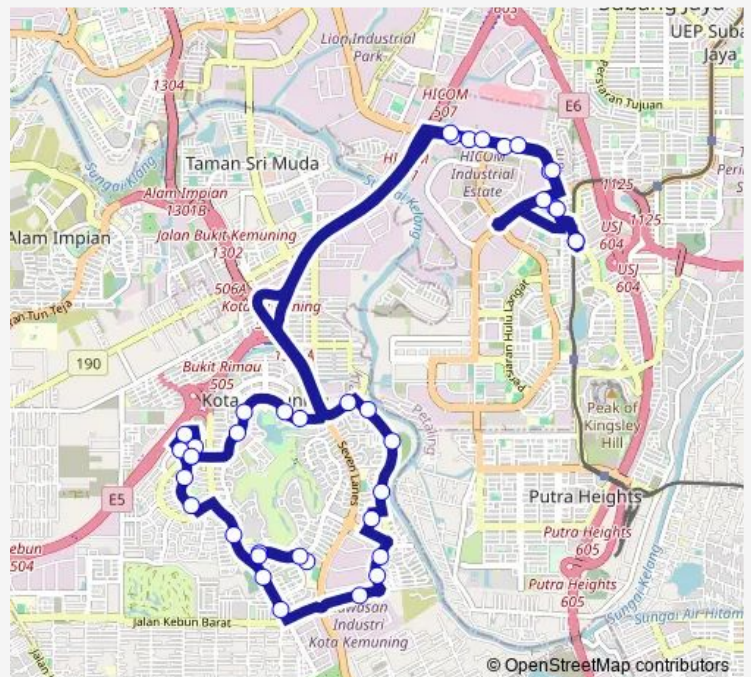

Sa191 Meranti Terrace

Sa193 SMK Kota Kemuning (Utara)

Sa199 Kota Kemuning Hills (Selatan)

Sa200 Meranti Terrace

Route schedule

Sj533 LRT Alam Megah — Sj533 LRT Alam Megah

Monday 06:00-20:00

Tuesday 06:00-20:00

Wednesday 06:00-20:00

Thursday 06:00-20:00

Friday 06:00-20:00

Saturday 06:00-20:30

Sunday 06:00-20:30

Route info

Direction: Sj533 LRT Alam Megah

Stops: 39

Trip Duration: 0 hour 37 min

SA08 — Stesen LRT Alam Megah ~ Kota Kemuning

Sa221 Sjkc Chung HUA Kota Kemuning

SK Bukit Rimau

Shah Alam Buddhist Society

Sa169 Chinese Taipei School (Opp)

Aeon BIG Bukit Rimau (Opp)