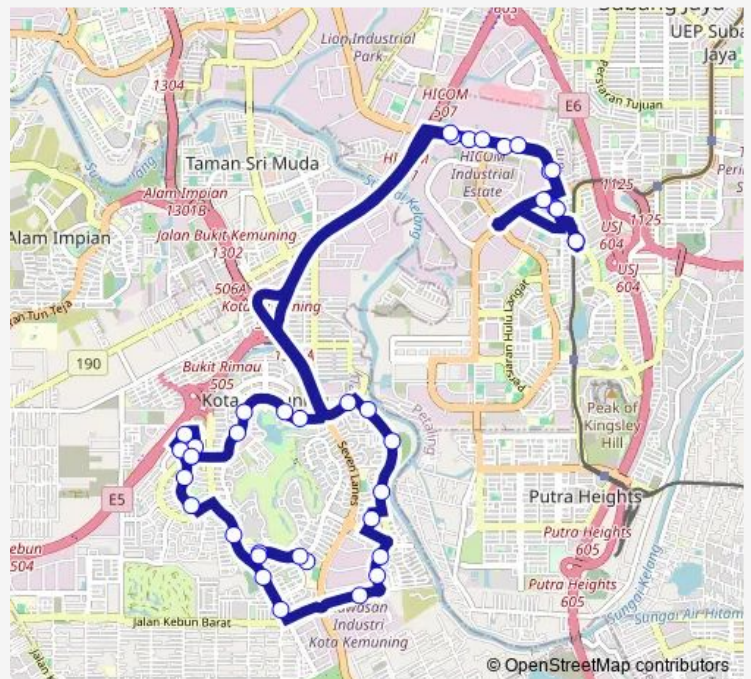

Sa191 Meranti Terrace

Sa193 SMK Kota Kemuning (Utara)

Sa199 Kota Kemuning Hills (Selatan)

Sa200 Meranti Terrace

Route schedule

Sj533 LRT Alam Megah — Sj533 LRT Alam Megah

Monday 06:00-20:00

Tuesday 06:00-20:00

Wednesday 06:00-20:00

Thursday 06:00-20:00

Friday 06:00-20:00

Saturday 06:00-20:30

Sunday 06:00-20:30

Route info

Direction: Sj533 LRT Alam Megah

Stops: 39

Trip Duration: 0 hour 35 min

Sa08 — Stesen LRT Alam Megah ~ Kota Kemuning

Sa221 Sjkc Chung HUA Kota Kemuning

SK Bukit Rimau

Shah Alam Buddhist Society

Sa169 Chinese Taipei School (Opp)

Aeon BIG Bukit Rimau (Opp)