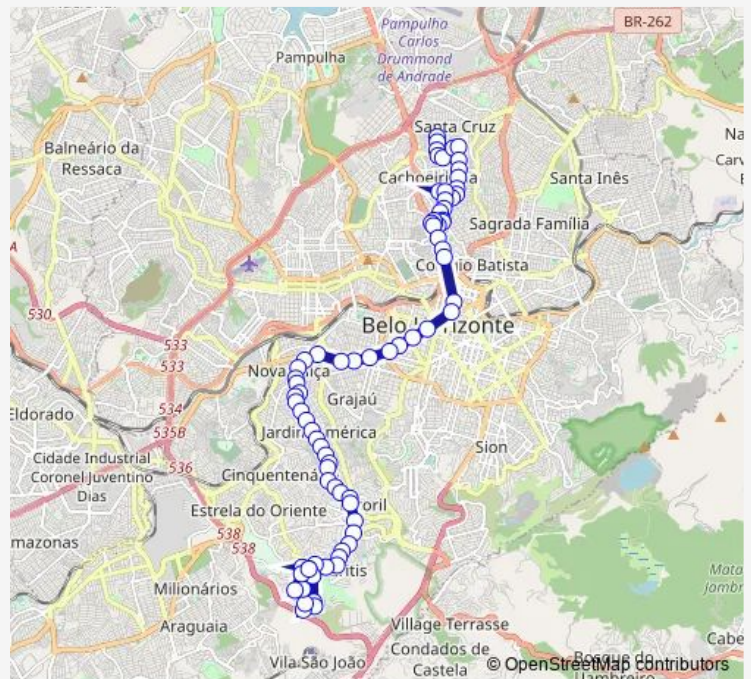

Rua Jaguaribe 15

Rua Pitangui 148

Rua Joazeiro 20

Route schedule

Rua Cachoeirinha 871 — Ave Professor Mario Werneck 3015

Monday 05:05-19:30

Tuesday 05:05-19:30

Wednesday 05:05-19:30

Thursday 05:05-19:30

Friday 05:05-19:30

Saturday —

Sunday —

Route info

Direction: Rua Cachoeirinha 871

Stops: 77

Trip Duration: 1 hour 28 min

8203 — Renascenca/Buritis (Atend.A Av.Dep.Crist.Chiaradia/Borborema/Buritis 2)

Rua Joazeiro 158

Rua Manoel Macedo 360

Rua Manoel Macedo 420

Rua Arariba 550

Ave Presidente Antonio Carlos 1143

Ave Presidente Antonio Carlos 955

Friday —

Saturday 06:15-13:10

Sunday —

Route info

Direction: Rua Cachoeirinha 871

Stops: 75

Trip Duration: 1 hour 28 min

Ave Presidente Antonio Carlos 561