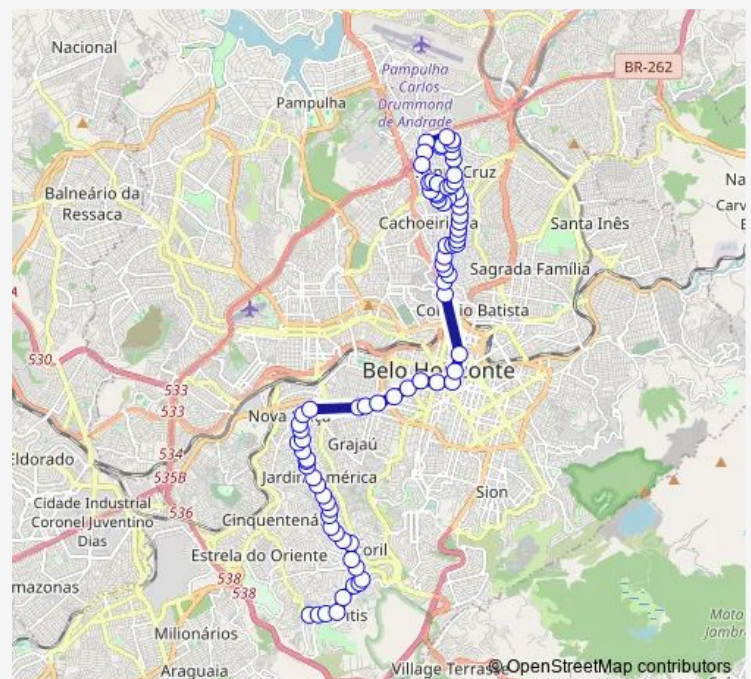

Ave Bernardo De Vasconcelos 826

Ave Bernardo De Vasconcelos 1138

Ave Clara Nunes 761

Route schedule

Rua Coronel Figueiredo 359 — Ave Professor Mario Werneck 3015

Monday 00:10-03:50

Tuesday 00:10-03:50

Wednesday 00:10-03:50

Thursday 00:10-03:50

Friday 00:10-03:50

Saturday —

Sunday —

Route info

Direction: Rua Coronel Figueiredo 359

Stops: 80

Trip Duration: 1 hour 28 min

Rua Javari 225

Rua Jaguaribe 15

Rua Pitangui 148

Rua Joazeiro 20

Rua Joazeiro 158

Rua Manoel Macedo 360

Rua Manoel Macedo 420

Rua Arariba 550

Friday 00:30-04:30

Saturday —

Sunday —

Route info

Direction: Ave Professor Mario Werneck 3015

Stops: 80

Trip Duration: 1 hour 29 min

Rua Santos 81