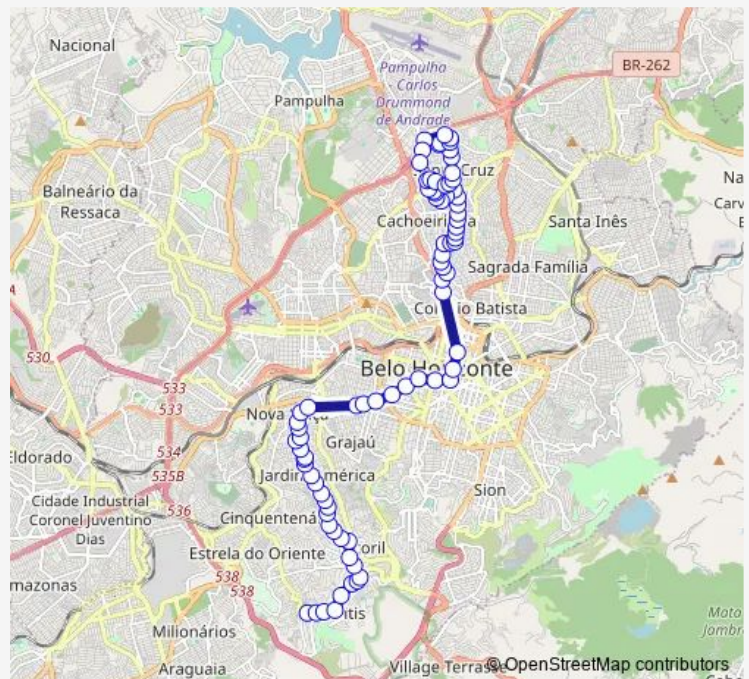

Wednesday 00:30-04:30

Thursday 00:30-04:30

Friday 00:30-04:30

Saturday —

Sunday —

Route info

Direction: Ave Professor Mario Werneck 3015

Stops: 80

Trip Duration: 1 hour 29 min

8203 — Renascenca/Buritis (Noturno)

Rua Omega 281

Rua Santos 611

Rua Santos 349

Rua Santos 81

Rua Acucenas 899

Rua Joaquim Nabuco 555

Saturday —

Sunday —

Route info

Direction: Rua Coronel Figueiredo 359

Stops: 80

Trip Duration: 1 hour 28 min

Rua Trindade 451

Rua Trindade 303

Ave Professor Mario Werneck 2130

Ave Professor Mario Werneck 2316

Ave Professor Mario Werneck 2690

Rua Eli Seabra Filho 216

Rua Henrique Badaro Portugal 33

Ave Professor Mario Werneck 3015

8203 Bus time schedules and route maps are available in an offline PDF at busmaps.com. Use the busmaps.com website to see live bus times, train schedule or subway schedule, and step-by-step directions for all public transit in Belo Horizonte