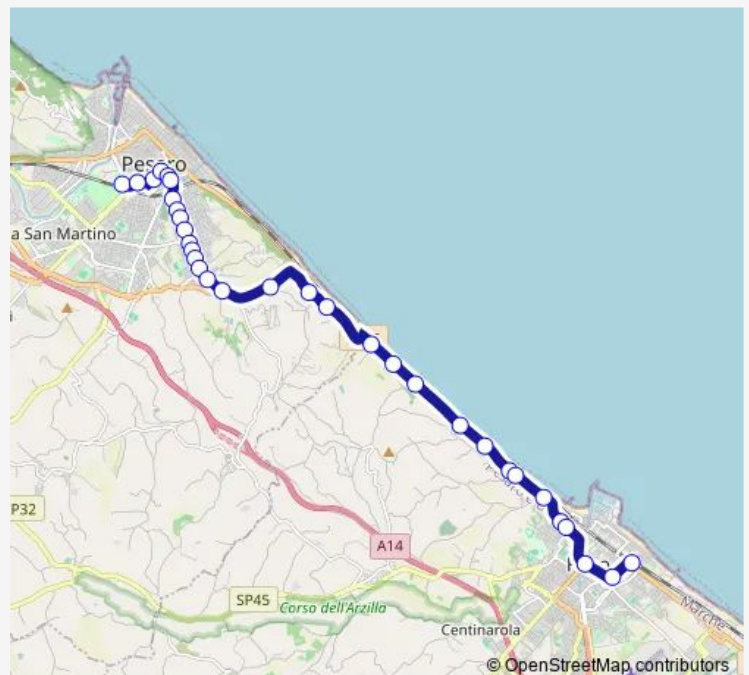

Bus 99a Fano-Muraglia-Pesaro

[Go to website](#)**Direction**

undefined — undefined

0 stops

[Open route schedule](#)**Route schedule**

undefined — undefined

Monday	07:15-13:15
Tuesday	07:15-13:15
Wednesday	07:15-13:15
Thursday	07:15-13:15
Friday	07:15-13:15
Saturday	07:15-13:15
Sunday	—

Route info

Direction:

Stops: 0

Trip Duration: — min

99a — Fano-Muraglia-Pesaro

BusMaps

Direction

Campus park (Goito) — Pincio

31 stops

[Open route schedule](#)

Campus park (Goito)

Pesaro Stazione (Bus+Fs)

Bramante

Gramsci

Matteotti

Cialdini

Thursday —

Friday 12:45-13:45

Saturday 12:45-13:40

Sunday —

Route info

Direction: Campus park (Goito)

Stops: 31

Trip Duration: 0 hour 25 min