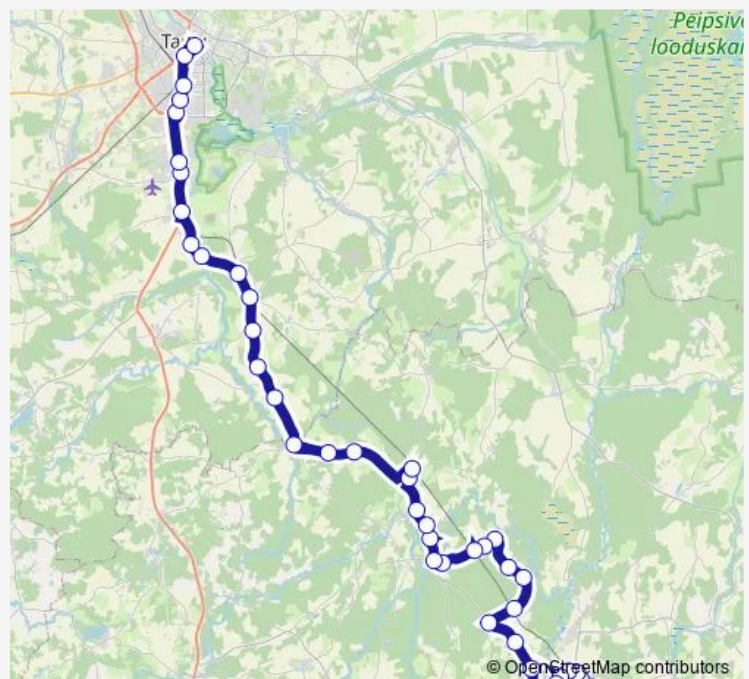

Thursday 06:55

Friday 06:55

Saturday 06:55

Sunday 06:55

Route info

Direction: Lao

Stops: 43

Trip Duration: 1 hour 35 min