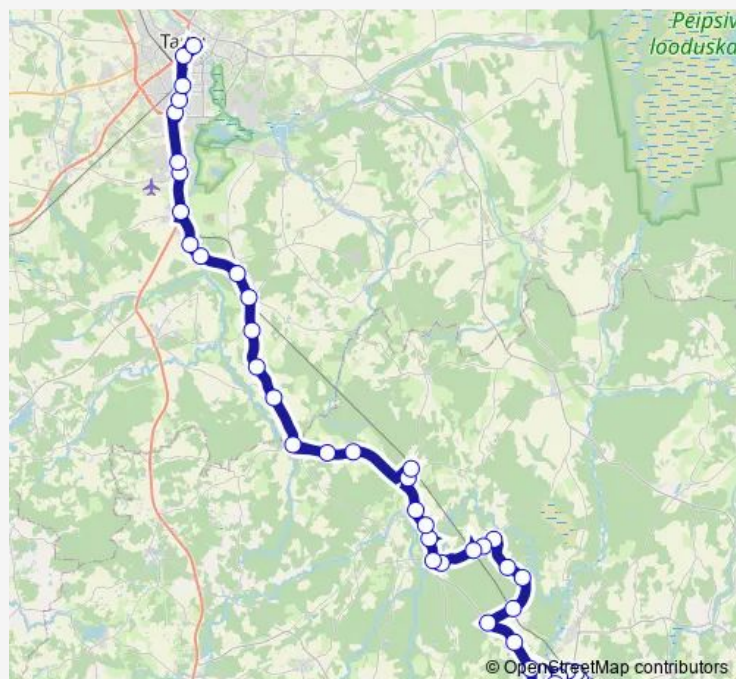

### Route schedule

Lao — Tartu bussijaam

Monday 06:55

Tuesday 06:55

Wednesday 06:55

Thursday 06:55

Friday 06:55

Saturday 06:55

### Route info

Direction: Lao

Stops: 43

Trip Duration: 1 hour 35 min

Valgemetsa tee

Risti

Vastse-Kuuste kool

Vastse-Kuuste