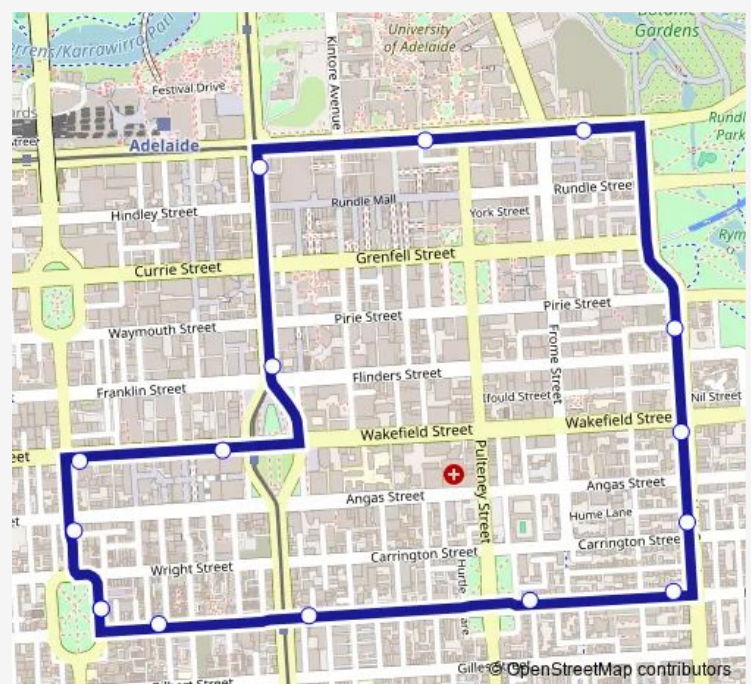

Stop F1 Halifax St - North side

Stop H1 Halifax St - North side

Stop I1 Halifax St - North side

Stop S1 Hutt St - West side

Stop T1 Hutt St - West side

Stop V1 Hutt St - West side

Stop R1 North Tce - South side

Stop T1 North Tce - South side

Stop B1 King William St - East side

Stop E1 King William St - East side

Stop W Grote St - South side

Stop W3 Grote St - South side

Stop H1 Morphett St - East side

Stop I1 Morphett St - East side

Route schedule

Stop I1 Morphett St - East side — Stop I1 Morphett St - East side

Monday 08:30-19:08

Tuesday 08:30-19:08

Wednesday 08:30-19:08

Thursday 08:30-19:08

Friday 08:30-19:08

Saturday —

Sunday —

Route info

Direction: Stop I1 Morphett St - East side

Stops: 16

Trip Duration: 0 hour 26 min

99A — City Connector (Anti-Clockwise)

99A Bus time schedules and route maps are available in an offline PDF at busmaps.com. Use the busmaps.com website to see live bus times, train schedule or subway schedule, and step-by-step directions for all public transit in Adelaide