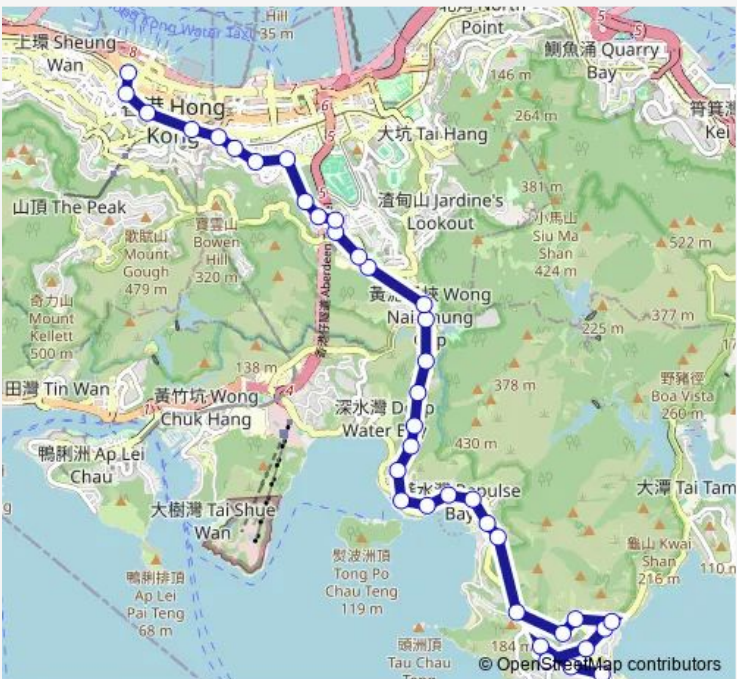

Bus 6 Central (Exchange Square) - Stanley Market (VIA MA Hang)

[Go to website](#)

Direction
 [Ctb] Stanley Village — [Ctb] Central (Exchange Square)|[Kmb+Ctb] Exchange Square BUS Terminus/
Central (Exchange Square)
 37 stops
[Open route schedule](#)

Route info
 Direction: [Ctb] Stanley Village
 Stops: 37
 Trip Duration: 1 hour 0 min

6 — Central (Exchange Square) - Stanley Market (VIA MA Hang) **BusMaps**

[Ctb] THE Brentwood, Repulse BAY Road

[Ctb] TAI TAM Reservoir Road, Wong NAI Chung GAP Road