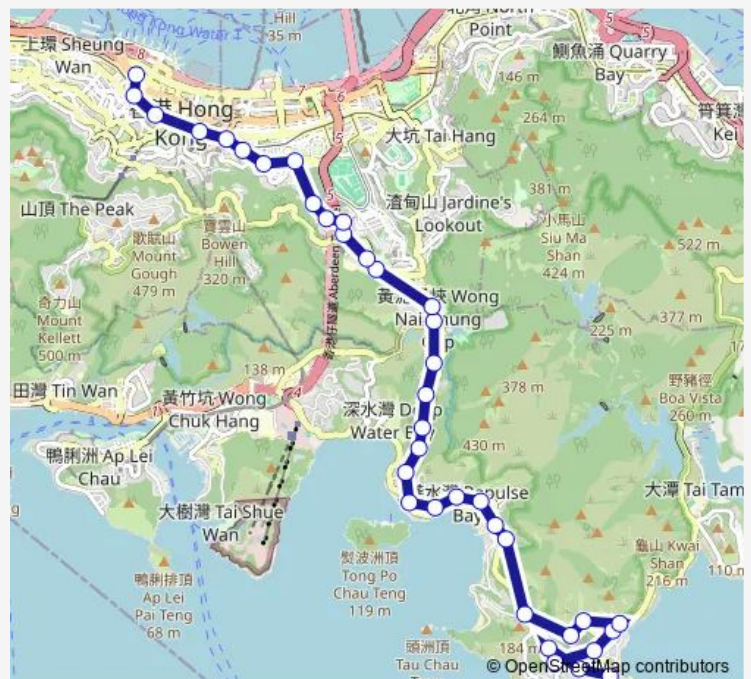

37 stops

[Open route schedule](#)

- [Ctb] Stanley Village
- [Ctb] Stanley Plaza
- [Ctb] Chun MA House MA Hang Estate, Cape Road
- [Ctb] Koon MA House MA Hang Estate, Cape Road
- [Ctb] Stanley Mound Road, Stanley Village Road
- [Ctb] Stanley Beach Road, Stanley Village Road
- [Ctb] Stanley GAP Road Interchange, Stanley GAP Road
- [Ctb] Stanley GAP Road
- [Ctb] Wilson Trail, Stanley GAP Road
- [Ctb] Headland Road, Repulse BAY Road
- [Ctb] 102 Repulse BAY Road, Repulse BAY Road
- [Ctb] 90 Repulse BAY Road, Repulse BAY Road
- [Ctb] Repulse BAY Villa, Repulse BAY Road
- [Ctb] Repulse BAY Beach, Repulse BAY Road
- [Ctb] Belleview Drive, Repulse BAY Road
- [Ctb] Island Road, Repulse BAY Road
- [Ctb] Manhattan Tower, Repulse BAY Road
- [Ctb] Ming WAI Gardens, Repulse BAY Road
- [Ctb] Monte Verde, Repulse BAY Road
- [Ctb] 16 Repulse BAY Road, Repulse BAY Road

Route schedule

[Ctb] Stanley Village — [Ctb] Central (Exchange Square)|[Kmb+Ctb] Exchange Square BUS Terminus/
Central (Exchange Square)

Monday	09:00-09:15
Tuesday	09:00-09:15
Wednesday	09:00-09:15
Thursday	09:00-09:15
Friday	09:00-09:15
Saturday	06:45-13:03
Sunday	06:45-18:58

Route info

Direction: [Ctb] Stanley Village

Stops: 37

Trip Duration: 0 hour 59 min

6 — Central (Exchange Square) - Stanley Market (VIA MA Hang)

BusMaps

[Ctb] THE Brentwood, Repulse BAY Road

[Ctb] TAI TAM Reservoir Road, Wong NAI Chung GAP Road