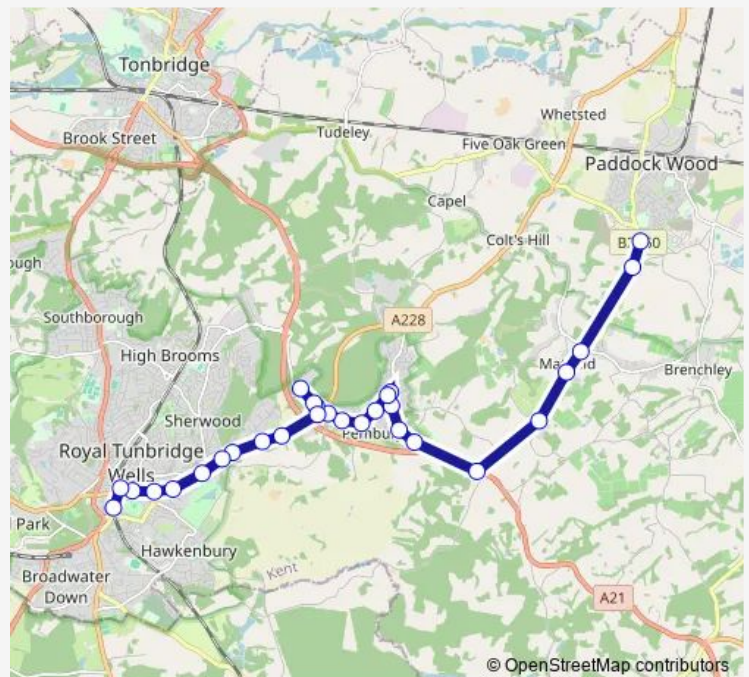

Woodsgate Corner

Oakley School

Seven Springs Cheshire Homes

Route schedule

Mascalls Academy Grounds — Railway Station

Monday 15:15

Tuesday 15:15

Wednesday 14:15

Thursday 15:15

Friday 15:15

Saturday —

Sunday —

Route info

Direction: Mascalls Academy Grounds

Stops: 29

Trip Duration: 0 hour 44 min

Railway Station

Direction

Railway Station — Mascalls Academy Grounds

29 stops

[Open route schedule](#)

Railway Station

Monson Road

Calverley Road

Monday 07:15

Tuesday 07:15

Wednesday 07:15

Thursday 07:15

Friday 07:15

Saturday —

Sunday —

Route info