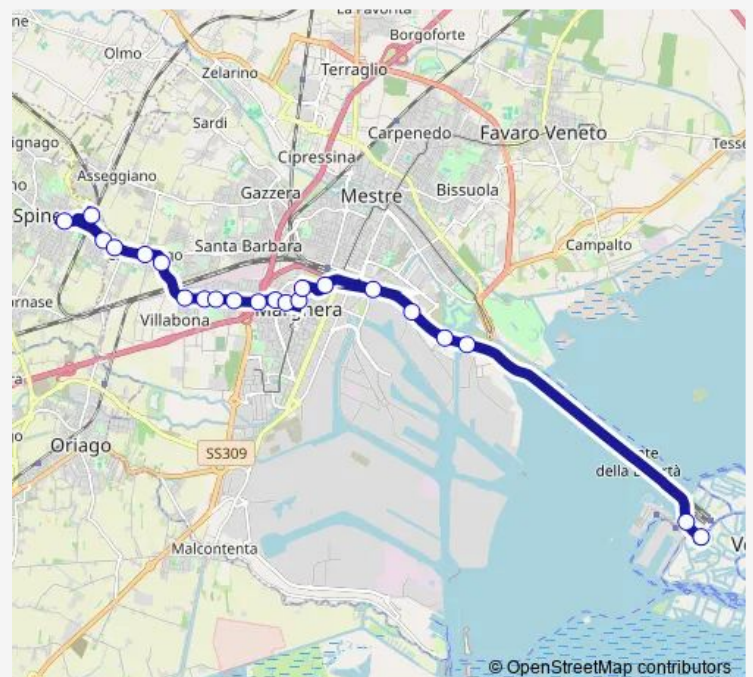

Canal Leone

Sant'Antonio Municipio

Lavelli Paolucci

Rizzardi Carrer

Liberta' Commercio

Liberta' Fincantieri

Liberta' Porto Marghera

Liberta' Righi

### Route schedule

Sfmr Spinea — Venezia

Monday 04:53-05:33

Tuesday 04:53-05:33

Wednesday 04:53-05:33

Thursday 04:53-05:33

Friday 04:53-05:33

Saturday 04:53-05:33

### Route info

Direction: Sfmr Spinea

Stops: 22

Trip Duration: 0 hour 30 min

6 — Sfmr Spinea - Venezia

6 Bus time schedules and route maps are available in an offline PDF at [busmaps.com](https://busmaps.com). Use the [busmaps.com](https://busmaps.com) website to see live bus times, train schedule or subway schedule, and step-by-step directions for all public transit in Venice