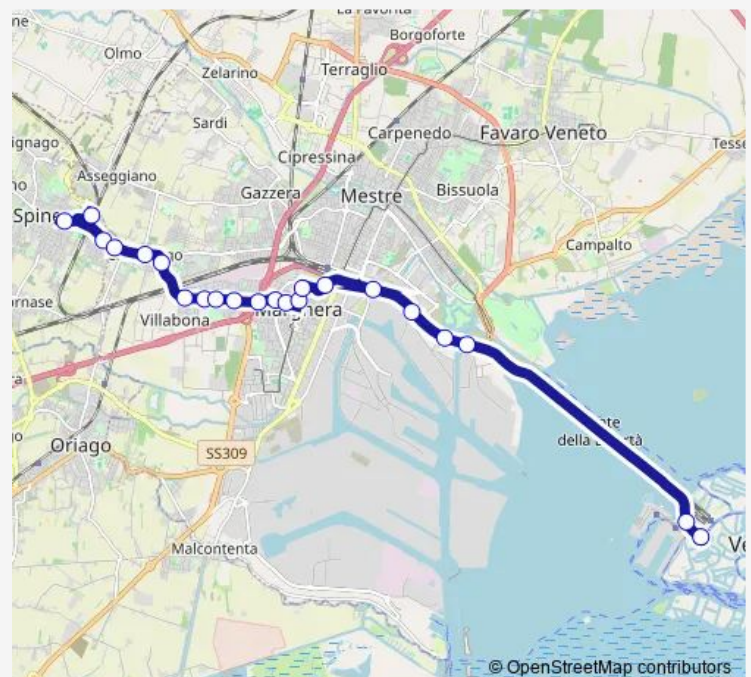

Trieste Eraclea

Paleocapa Parmesan

Canal Leone

Sant'Antonio Municipio

Lavelli Paolucci

Rizzardi Carrer

Liberta' Commercio

Liberta' Fincantieri

Liberta' Porto Marghera

Liberta' Righi

Liberta' Santa Chiara

Route schedule

Sfmr Spinea — Venezia

Monday 04:53-05:33

Tuesday 04:53-05:33

Wednesday 04:53-05:33

Thursday 04:53-05:33

Friday 04:53-05:33

Saturday 04:53-05:33

Sunday —

Route info

Direction: Sfmr Spinea

Stops: 22

Trip Duration: 0 hour 30 min

6 — Sfmr Spinea - Venezia

6 Bus time schedules and route maps are available in an offline PDF at busmaps.com. Use the busmaps.com website to see live bus times, train schedule or subway schedule, and step-by-step directions for all public transit in Venice