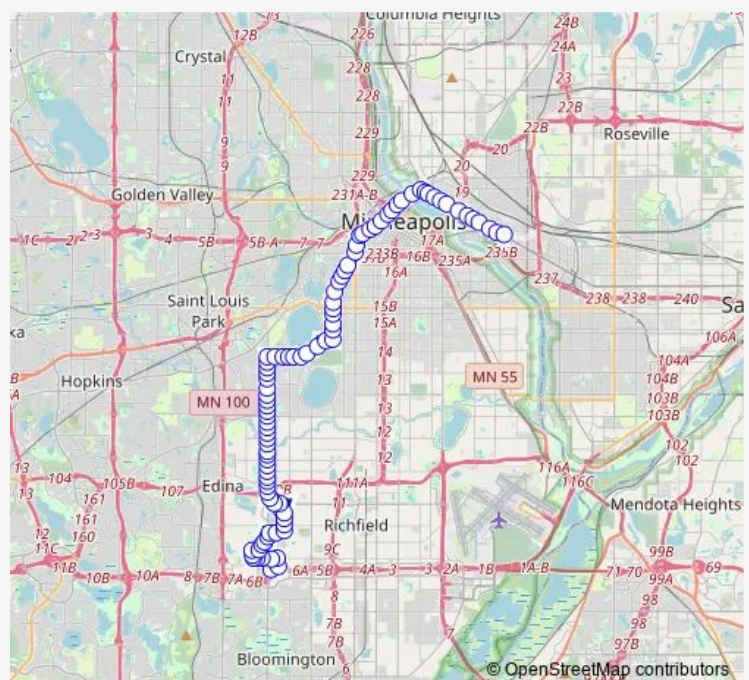

France Ave S & 60th St / Grimes Lane

France Ave S & 58th St W

France Ave S & 57th St W

France Ave S & 56th St W

France Ave S & 55th St W

France Ave S & 54th St W

France Ave S & 53rd St W

France Ave S & 52nd St W

France Ave S & 51st St W

France Ave S & 50th St W

France Ave S & 49th St W

Route schedule

Southdale Transit Center & Gate A — 1st St N & 1st Ave N

Monday —

Tuesday —

Wednesday 20:39-21:09

Thursday —

Friday —

Saturday —

Sunday 20:39-21:09

Route info

Direction: Southdale Transit Center & Gate A

Stops: 59

Trip Duration: 0 hour 39 min

France Ave S & 48th St W

France Ave S & 47th St W

France Ave S & 46th St W

France Ave S & Sunnyside Ave

France Ave S & Waveland Terrace

France Ave S & 42nd St W

France Ave S & 41st St W

France Ave S & 40th St W