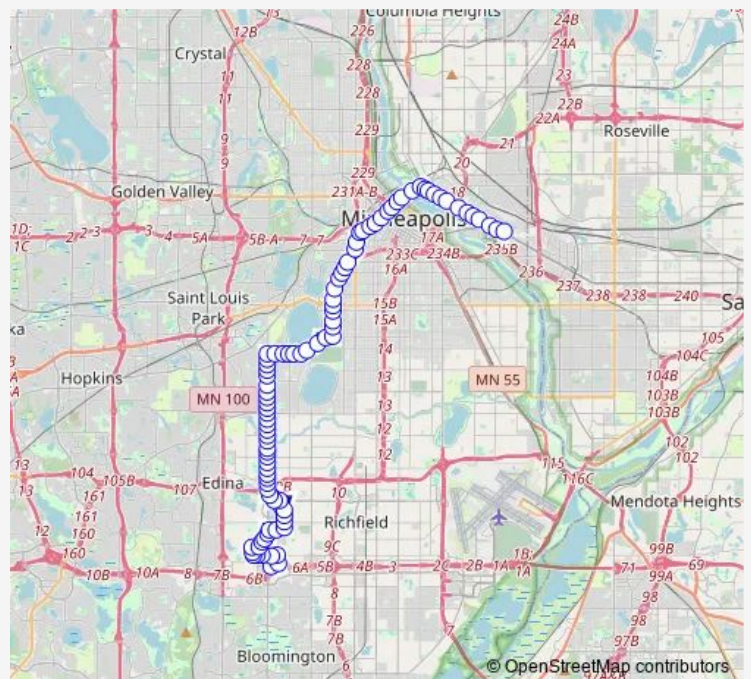

France Ave S & 60th St / Grimes Lane

France Ave S & 58th St W

France Ave S & 57th St W

France Ave S & 56th St W

France Ave S & 55th St W

France Ave S & 54th St W

France Ave S & 53rd St W

France Ave S & 52nd St W

France Ave S & 51st St W

France Ave S & 50th St W

France Ave S & 49th St W

Route schedule

Southdale Transit Center & Gate A — 1st St N & 1st Ave N

Monday —

Tuesday —

Wednesday —

Thursday —

Friday —

Saturday —

Sunday 20:39-21:09

Route info

Direction: Southdale Transit Center & Gate A

Stops: 59

Trip Duration: 0 hour 39 min

France Ave S & 39th St W

39th St W & Chowen Ave S

39th St W & Zenith Ave S

39th St W & Xerxes Ave S

39th St W & Vincent Ave S

39th St W & Sheridan Ave S

Richfield Rd & William Berry Pkwy

Richfield Rd & Trolley Stop