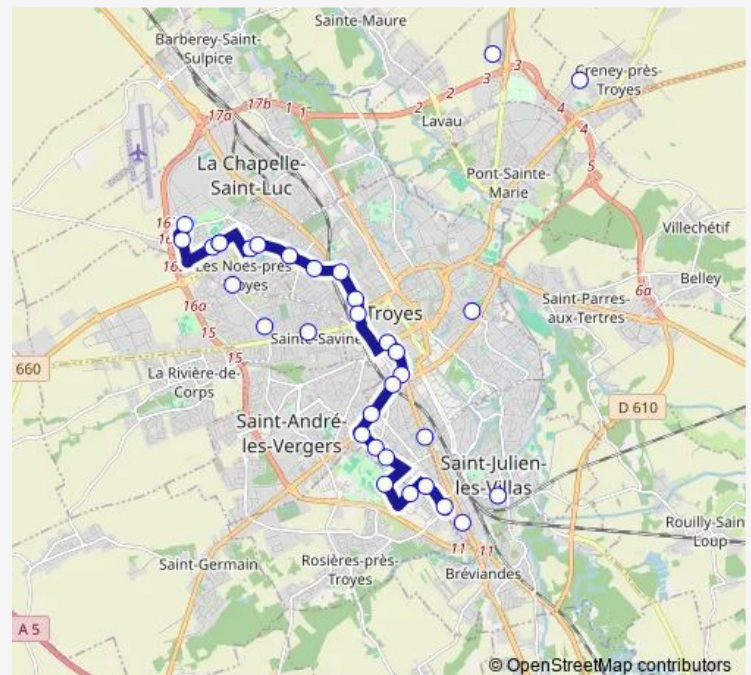

Thursday 05:32-20:46

Friday 05:32-20:46

Saturday 05:33-20:46

Sunday —

Route info

Direction: Pres DE Lyon

Stops: 34

Trip Duration: 0 hour 42 min

Technopole

Croncels

Iut

Quebec

Chaumard

Chartreux

Direction

Chartreux — Pres DE Lyon

34 stops

[Open route schedule](#)

Chartreux

Champagne

Quebec

Iut

Croix Rouge

Technopole

Thursday 05:40-20:50

Friday 05:40-20:50

Saturday 05:40-20:50

Sunday —

Route info

Direction: Chartreux

Stops: 34

Trip Duration: 0 hour 40 min