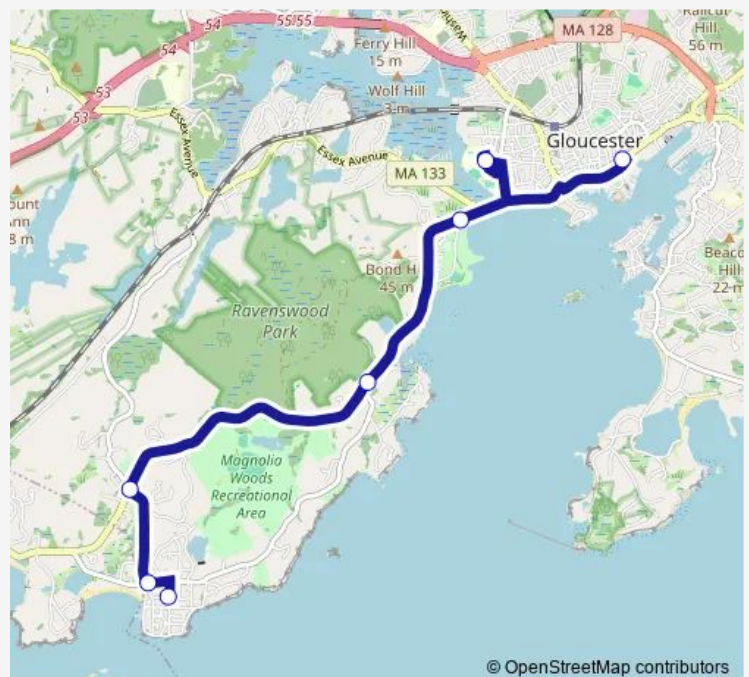

### Direction

Lexington Ave & Flume Rd — Rose Baker Senior Center

7 stops

[Open route schedule](#)

Lexington Ave & Flume Rd

Magnolia Square

Western Ave & Magnolia Ave

Ravenswood Park

### Route schedule

Lexington Ave & Flume Rd — Rose Baker Senior Center

Monday 07:08-17:08

Tuesday 07:08-17:08

Wednesday 07:08-17:08

Thursday 07:08-17:08

Friday 07:08-17:08

Saturday 09:08-17:08

### Route info

Direction: Lexington Ave & Flume Rd

Stops: 7

Trip Duration: 0 hour 15 min

**Direction**

Rose Baker Senior Center — Lexington Ave &amp; Flume Rd

6 stops

[Open route schedule](#)