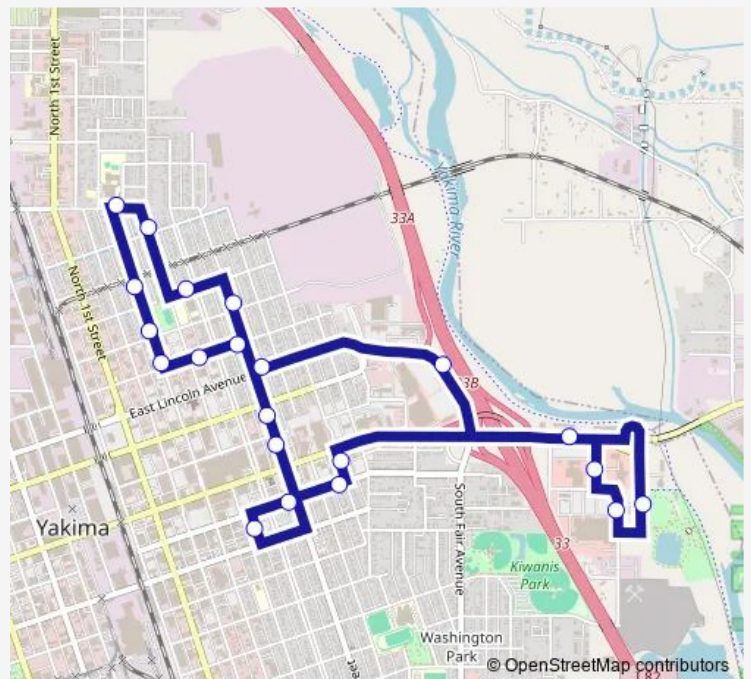

## Bus 6 Fair Ave. / No. 4th St.

[Go to website](#)

### Direction

undefined — undefined

0 stops

[Open route schedule](#)

### Route schedule

undefined — undefined

Monday —

Tuesday —

Wednesday —

Thursday —

Friday —

Saturday 06:15

### Route info

Direction:

Stops: 0

Trip Duration: — min

6 — Fair Ave. / No. 4th St.