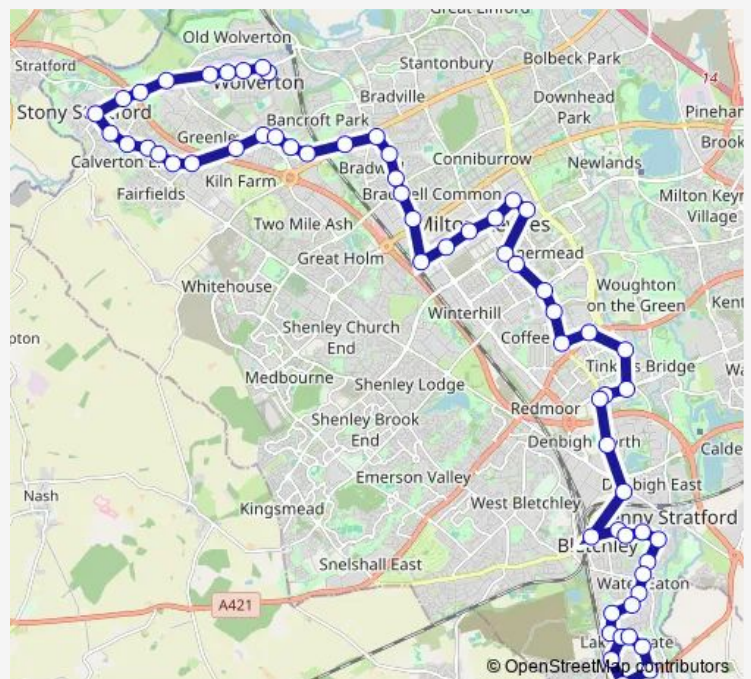

### Route schedule

Church Street — Windermere Drive

Monday	04:15-22:30
Tuesday	04:15-22:30
Wednesday	04:15-22:30
Thursday	04:15-22:30
Friday	04:15-22:30
Saturday	06:10-22:30
Sunday	09:00-22:45

### Route info

Direction: Church Street

Stops: 61

Trip Duration: 1 hour 32 min

6 — Wolverton - Central Milton Keynes - Bletchley - Lakes Estate

Bancroft Roundabout South

Priory Common School

Rooksley Roundabout North

## Route schedule

Windermere Drive — Church Street

Monday 05:30-21:55

Tuesday 05:30-21:55

Wednesday 05:30-21:55

Thursday 05:30-21:55

Friday 05:30-21:55

Saturday 07:00-21:55

## Route info

Direction: Windermere Drive

Stops: 54

Trip Duration: 1 hour 22 min

Santander House

Central Railway Station

Rooksley Retail Park

Rooksley Roundabout South