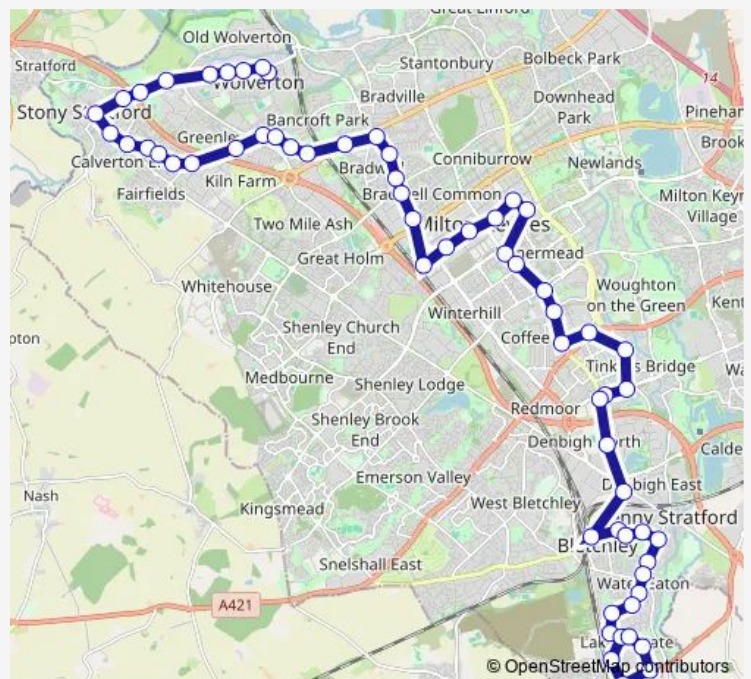

Bus 6 Wolverton - Central Milton Keynes - Bletchley - Lakes Estate

[Go to website](#)

Direction

Church Street — Windermere Drive

61 stops

[Open route schedule](#)

Church Street

Wolverton Tesco

Crauford Arms

Wolverton Police Station

Christchurch Grove

Harnett Drive

Watermill Lane

Woodside

Wolverton Road

Coronation Road

Queen Eleanor Street

Galley Hill Local Centre

Woolmans

Slade Lane

Pitfield

Hodge Lea Lane

Hodge Lea Roundabout East

Stacey Bushes Local Centre

Briar Hill

Erica Road

Colley Hill

Route schedule

Church Street — Windermere Drive

Monday 04:15-22:30

Tuesday 04:15-22:30

Wednesday 04:15-22:30

Thursday 04:15-22:30

Friday 04:15-22:30

Saturday 06:10-22:30

Sunday 09:00-22:45

Route info

Direction: Church Street

Stops: 61

Trip Duration: 1 hour 24 min

6 — Wolverton - Central Milton Keynes - Bletchley - Lakes Estate