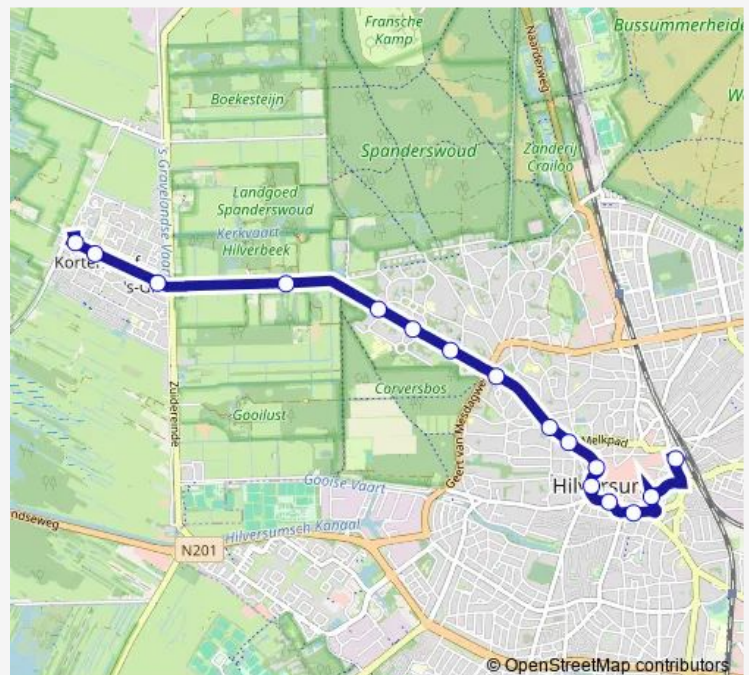

Hilversum, De Kei

Hilversum, Oude Torenstraat

Hilversum, Langestraat

Hilversum, Kapelstraat

Hilversum, Groest

Hilversum, Station

Route schedule

Kortenhoef, Veenstaete — Hilversum, Station

Monday 06:33-23:39

Tuesday 06:33-23:38

Wednesday 06:33-23:38

Thursday 06:33-23:39

Friday 06:33-23:38

Saturday 07:48-23:38

Sunday 08:48-23:39

Route info

Direction: Kortenhoef, Veenstaete

Stops: 16

Trip Duration: 0 hour 16 min

Direction

Hilversum, Station — Kortenhoef, Veenstaete

13 stops

[Open route schedule](#)

Hilversum, Station

Wednesday 06:24-23:27

Thursday 06:24-23:27

Friday 06:24-23:27

Saturday 07:37-23:27

Sunday 08:37-23:27

Route info

Direction: Hilversum, Station

Stops: 13