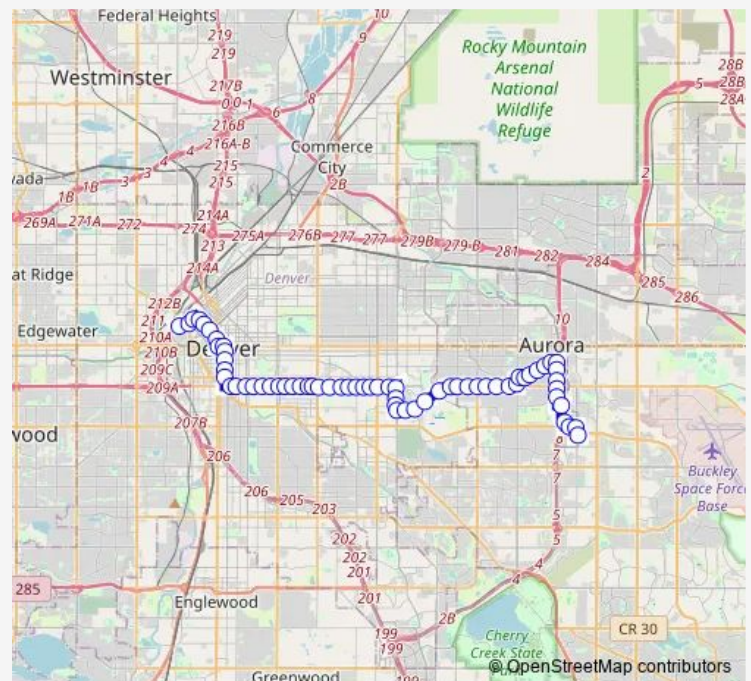

6th Ave & Washington St

6th Ave & Corona St

6th Ave & Lafayette St

6th Ave & Williams St

6th Ave & Gaylord St

6th Ave & Josephine St

6th Ave & Clayton St

### Route schedule

11th St & Auraria Pkwy — Aurora Metro Center Stn Gate H

Monday	04:56-23:08
Tuesday	04:56-23:08
Wednesday	04:56-23:08
Thursday	04:56-23:08
Friday	04:56-23:08
Saturday	05:01-23:08
Sunday	05:01-23:10

### Route info

Direction: 11th St & Auraria Pkwy

Stops: 66

Trip Duration: 1 hour 7 min

6 — East 6th Avenue

6th Ave & Milwaukee St

6th Ave & Adams St

6th Ave & Monroe St

6th Ave & Monaco Pkwy

6th Ave & Olive St

Quebec St & 6th Ave

Quebec St & 3rd Ave

Quebec St & 1st Ave

Lowry Blvd & Quebec St

Lowry Blvd & Rosemary St

Lowry Blvd & Fairmount Dr