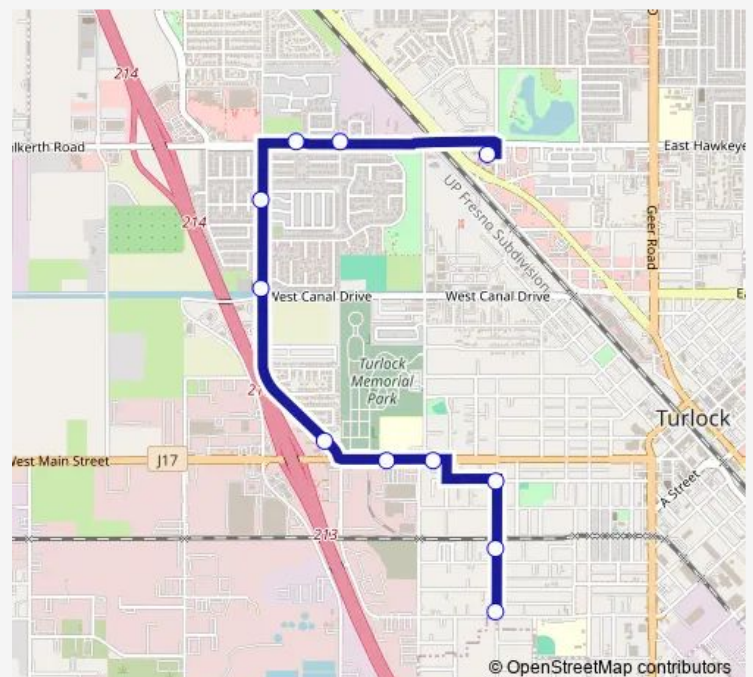

West & South

Route schedule

Roger K. Fall Transit Center — West & South

Monday 06:00-20:30

Tuesday 06:00-20:30

Wednesday 06:00-20:30

Thursday 06:00-20:30

Friday 06:00-20:30

Saturday 09:10-18:25

Sunday —

Route info

Direction: Roger K. Fall Transit Center

Stops: 11

Trip Duration: 0 hour 9 min

6 — Soderquist

Direction

West & South — Roger K. Fall Transit Center

10 stops

[Open route schedule](#)

West & South

South & Soderquist

Soderquist & High

Soderquist & Flower

Soderquist & Canal

Tully & Canal

Tully & Sunset

Fulkerth & Tully

Fulkerth & Edgewater

Roger K. Fall Transit Center

Route schedule

West & South — Roger K. Fall Transit Center

Monday	06:07-20:37
Tuesday	06:07-20:37
Wednesday	06:07-20:37
Thursday	06:07-20:37
Friday	06:07-20:37
Saturday	09:19-18:32
Sunday	—