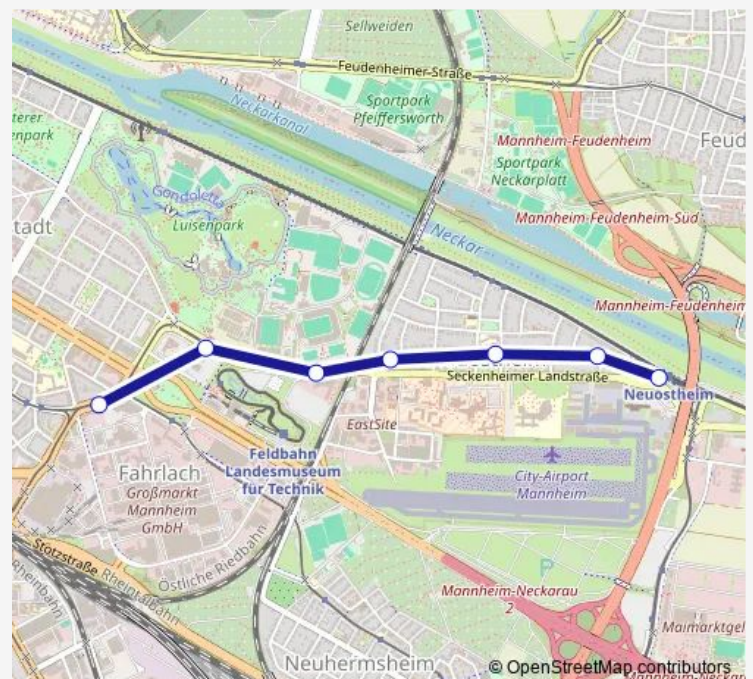

Tuesday 04:41

Wednesday 04:41

Thursday 04:41

Friday 04:41

Saturday —

Sunday —

Route info

Direction: Planetarium

Stops: 7

Trip Duration: 0 hour 5 min

6 — Planetarium - Neuostheim

6 Bus time schedules and route maps are available in an offline PDF at busmaps.com. Use the busmaps.com website to see live bus times, train schedule or subway schedule, and step-by-step directions for all public transit in Mannheim