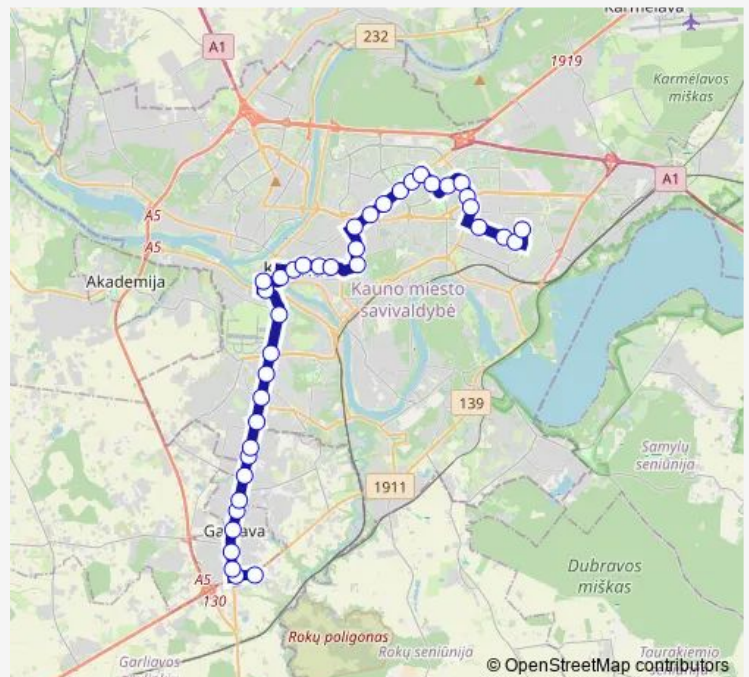

Saturday —

Sunday —

Route info

Direction: Vilniaus g.

Stops: 19

Trip Duration: 0 hour 24 min

6 — Technikos g. - Garliava

Direction