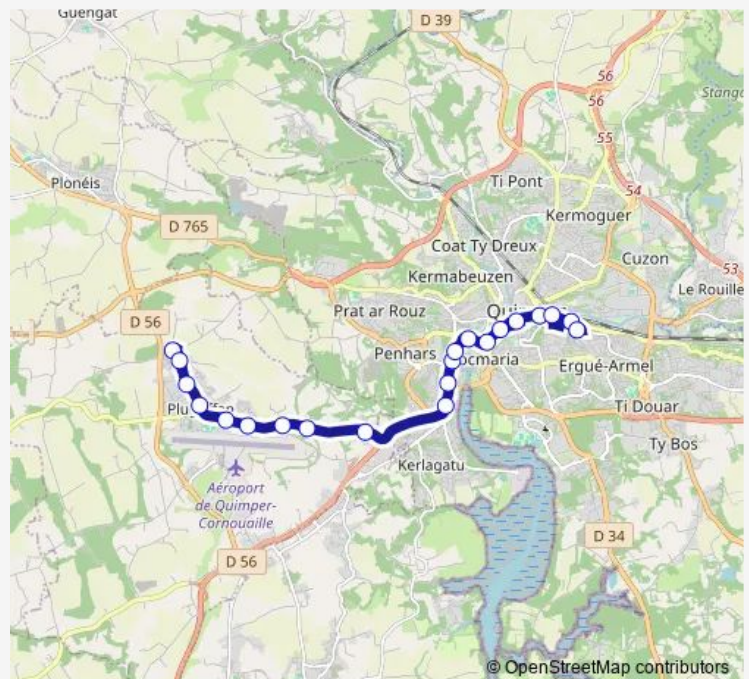

Pont Firmin

Gare SnCF

Sainte Therese

Route schedule

Pluguen Andrieux — Sainte Therese

Monday 07:07-18:42

Tuesday 07:07-18:42

Wednesday 07:50-19:10

Thursday 07:07-19:10

Friday 07:07-19:10

Saturday 07:07-18:42

Sunday —

Route info

Direction: Pluguen Andrieux

Stops: 21

Trip Duration: 0 hour 26 min

Stops: 29

Trip Duration: 0 hour 37 min

Hopital Laennec

Y. Guillou

Lycee Thepot

lut

Direction

Sainte Therese — Pluguen Andrieux

Sunday —

Route info

Direction: Sainte Therese

Stops: 22

Trip Duration: 0 hour 29 min

6 Bus time schedules and route maps are available in an offline PDF at busmaps.com. Use the busmaps.com website to see live bus times, train schedule or subway schedule, and step-by-step directions for all public transit in Quimper