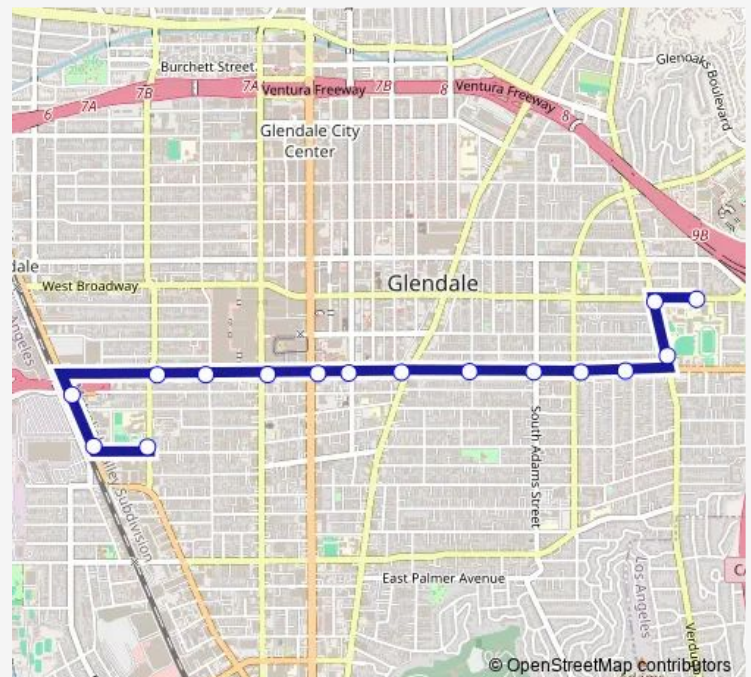

Colorado at Adams

Colorado at Chevy Chase

Colorado at Fischer

Verdugo at Colorado

Verdugo at Broadway

Broadway at Sinclair

Route schedule

Pacific at Riverdale — Broadway at Sinclair

Monday 06:14-17:50

Tuesday 06:14-17:50

Wednesday 06:14-17:50

Thursday 06:14-17:50

Friday 06:14-17:50

Saturday 09:00-16:39

Sunday —

Route info

Direction: Pacific at Riverdale

Stops: 16

Trip Duration: 0 hour 20 min

6 — Pacific Park to Glendale High School

Direction

Broadway at Sinclair — Pacific at Riverdale

15 stops

[Open route schedule](#)

Colorado at Everett

Colorado at Glendale

Colorado at Louise

Colorado at Brand

Colorado at Columbus

Pacific at Colorado

Pacific at Riverdale

Route schedule